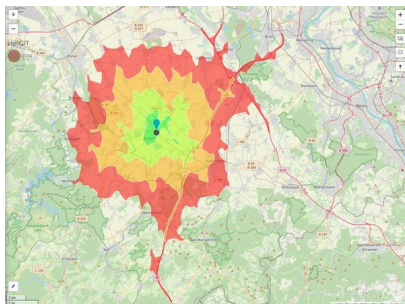

EXPOSÉ

Gewerbe- und Industriegebiet "An der Römerallee"

Ort: Zülpich

www.germansite.de

Details on commercial zone

The Roman Town Zülpich ... Your key to success!

The commercial zone "An der Römerallee" has already profited from its optimum location for several years. Situated centrally between the three cities of Cologne, Bonn, and Aachen it has excellent transport connections. However, the existing infrastructure at the location, particularly in terms of education, culture and leisure, have been decisive in attracting more than 80 enterprises, some of them well-known. The spaces still available are offered by the town of Zülpich at fair market terms and can be tailored to the company's needs.

Main companies	Kappa Zülpich Papier, Takasago Europe, Albis Plastic, M. Vetter
Industrial tax multiplier	415.00 %
Price	60.00 - 80.00 € / m²
Area type	GI / GE

Links

<https://www.gistra.de>

Erreichbarkeit in 20 Minuten: 143.000 Einwohner