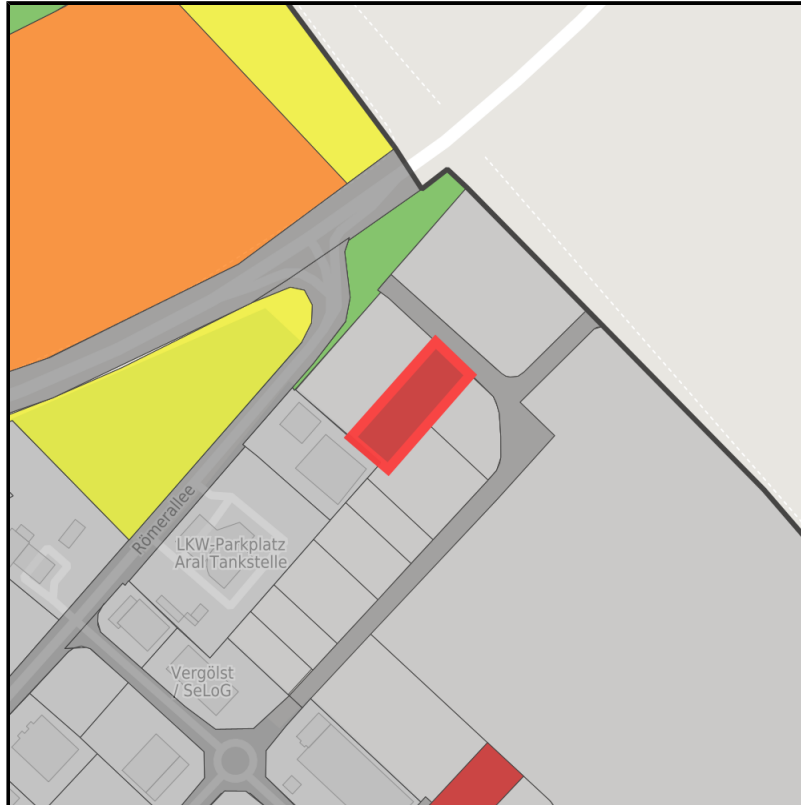

Gewerbe- und Industriegebiet "An der Römerallee"

Ort: Zülpich

www.germansite.de

Regional overview

Municipal overview

Detail view

Parcel

Area size	2,320 m ²
Availability	Immediately available area
Area designation	Industrial area
Divisible	No
24h operation	No

EXPOSÉ

Gewerbe- und Industriegebiet "An der Römerallee"

Ort: Zülpich

www.germansite.de

Details on commercial zone

The Roman Town Zülpich ... Your key to success!

The commercial zone "An der Römerallee" has already profited from its optimum location for several years. Situated centrally between the three cities of Cologne, Bonn, and Aachen it has excellent transport connections. However, the existing infrastructure at the location, particularly in terms of education, culture and leisure, have been decisive in attracting more than 80 enterprises, some of them well-known. The spaces still available are offered by the town of Zülpich at fair market terms and can be tailored to the company's needs.

EXPOSÉ

Gewerbe- und Industriegebiet "An der Römerallee"

Ort: Zülpich

Information about Zülpich

20,000 inhabitants live in Zülpich located in the middle of the triangle Cologne-Bonn-Aachen. Advantageous transport infrastructure and a beautiful landscape distinguish Zülpich from other business locations. The history of Zülpich goes back to Latin times: Early advantage of location by the important junction Tolbiacum and recreation thermae. Today Zülpich is an idyllic small town combining peaceful atmosphere of ancient times with the comfort of modern lifestyle.