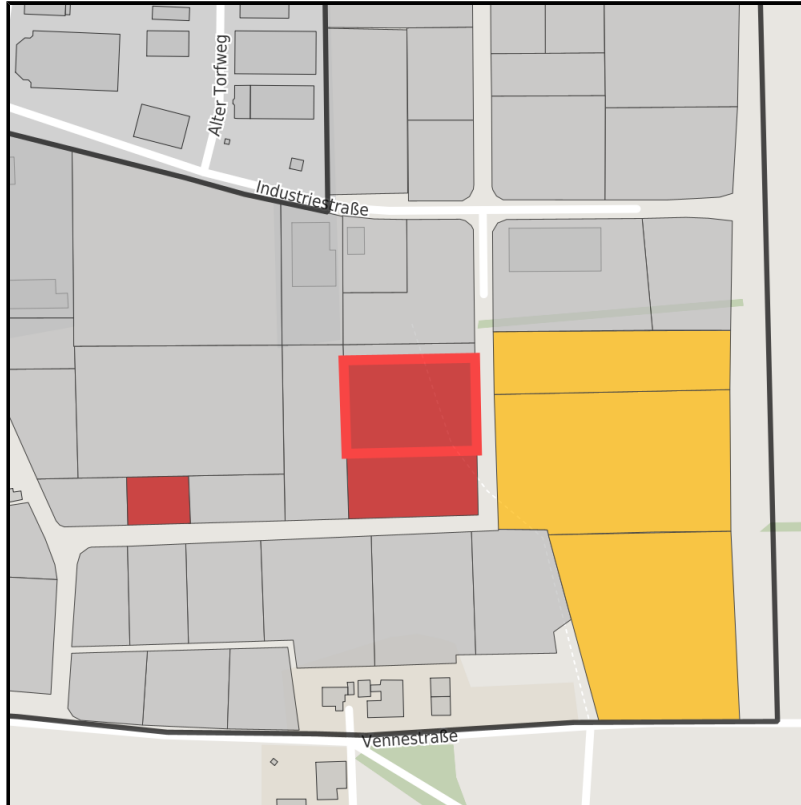

EXPOSÉ

Velen, Jägersdyk

Ort: Velen

Regional overview

Municipal overview

Detail view

Parcel

Area size	4,600 m ²
Price	25.00 €/m ²
Availability	Immediately available area
Area designation	Commercial zone
Divisible	Yes
24h operation	No

Details on commercial zone

Industrial tax multiplier	411.00 %
Area type	GE / MI

Links

<https://muensterland.blis-online.eu>

EXPOSÉ

Velen, Jägersdyk

Ort: Velen

Transport infrastructure

Freeway	A 31 Auffahrt Gescher/Coesfeld	7 km
Freeway	A 31 Auffahrt Borken	8 km
Airport	Münster/Osnabrück	75 km
Airport	Düsseldorf	80 km
Rail freight	Münster	50 km

Contact person

Natalie Jakubik

Stadt Velen