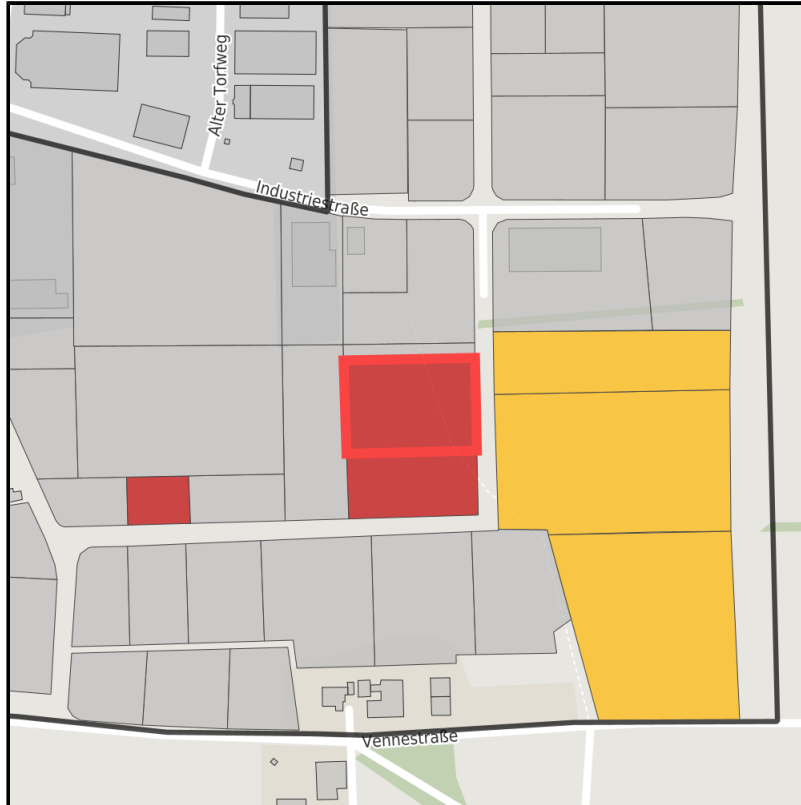

EXPOSÉ

Velen, Jägersdyk

Ort: Velen

Regional overview

Municipal overview

Detail view

Parcel

Area size	4,600 m ²
Price	25.00 €/m ²
Availability	Immediately available area
Area designation	Commercial zone
Divisible	Yes
24h operation	No

Details on commercial zone

Industrial tax multiplier	411.00 %
Area type	MI / GE

Links

<https://muensterland.blis-online.eu>

EXPOSÉ

Velen, Jägersdyk

Ort: Velen

Transport infrastructure

Freeway	A 31 Auffahrt Gescher/Coesfeld	7 km
Freeway	A 31 Auffahrt Borken	8 km
Airport	Münster/Osnabrück	75 km
Airport	Düsseldorf	80 km
Rail freight	Münster	50 km

EXPOSÉ

Velen, Jägersdyk

Ort: Velen

GERMAN.SITE
SITES AND REAL ESTATE