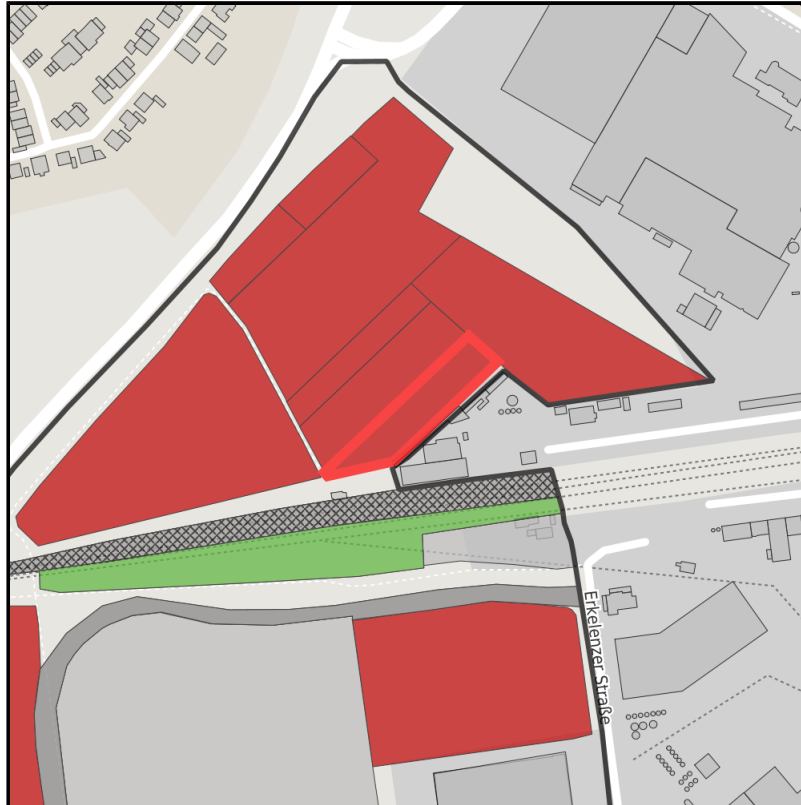

EXPOSÉ

Rheindahlen

Ort: Mönchengladbach

Regional overview

Municipal overview

Detail view

Parcel

Area size	3,076 m ²
Availability	Immediately available area
Divisible	No
24h operation	No

Details on commercial zone

Area type GI / GE

EXPOSÉ

Rheindahlen

Ort: Mönchengladbach

Transport infrastructure

Freeway	A61	5 km
Freeway	A46	11.5 km
Freeway	A52	12.3 km
Airport	Mönchengladbach	15 km
Airport	Düsseldorf International	47 km
Rail freight	Mönchengladbach HBF	9.7 km