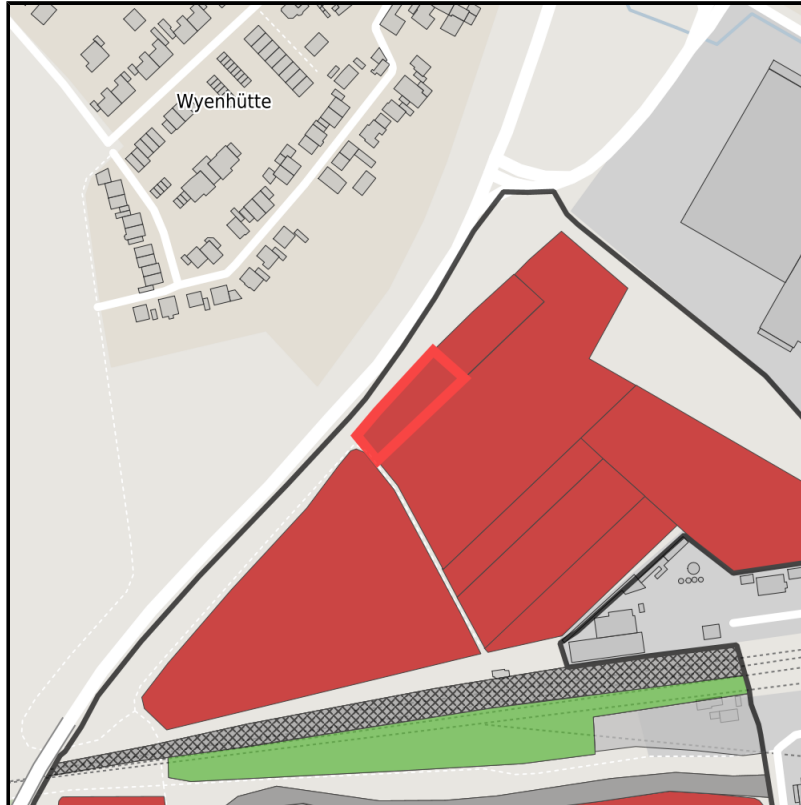

## Rheindahlen

Ort: Mönchengladbach

Regional overview

Municipal overview

Detail view

### Parcel

Area size	1,657 m <sup>2</sup>
Availability	Immediately available area
Divisible	No
24h operation	No