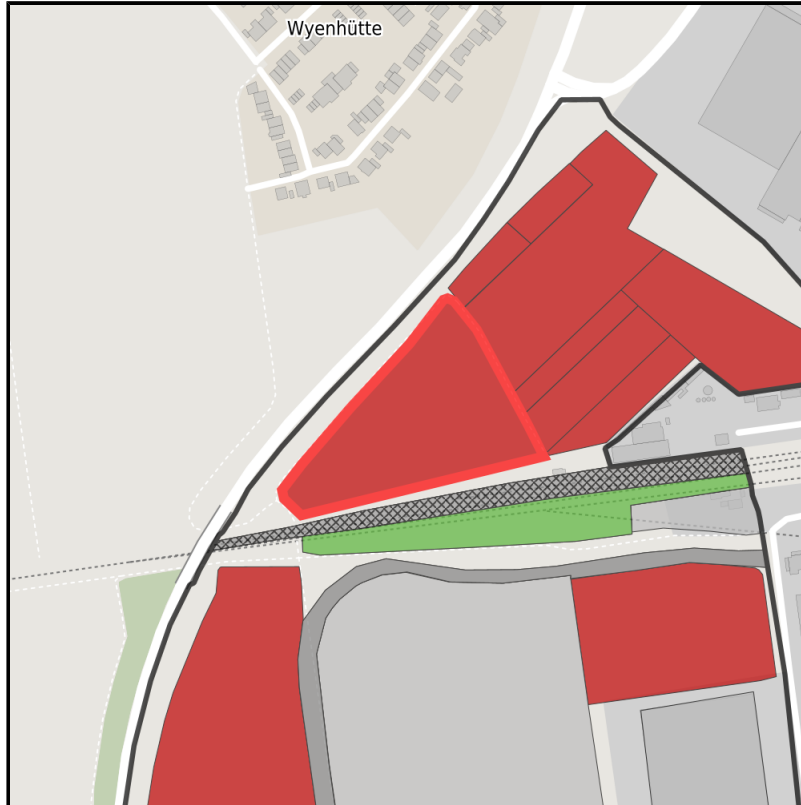

EXPOSÉ

Rheindahlen

Ort: Mönchengladbach

Regional overview

Municipal overview

Detail view

Parcel

Area size	16,840 m ²
Availability	Immediately available area
Divisible	No
24h operation	No

Details on commercial zone

Area type	GI / GE
-----------	---------

EXPOSÉ

Rheindahlen

Ort: Mönchengladbach

Transport infrastructure

Freeway	A61	5 km
Freeway	A46	11.5 km
Freeway	A52	12.3 km
Airport	Mönchengladbach	15 km
Airport	Düsseldorf International	47 km
Rail freight	Mönchengladbach HBF	9.7 km