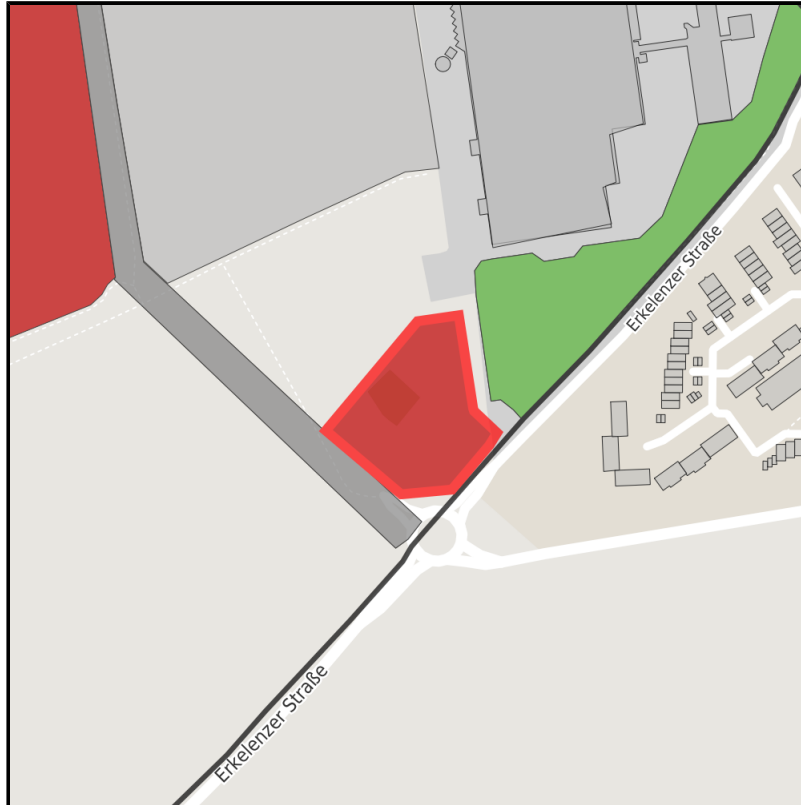

EXPOSÉ

Rheindahlen

Ort: Mönchengladbach

Regional overview

Municipal overview

Detail view

Parcel

Area size	7,900 m ²
Availability	Immediately available area
Divisible	No
24h operation	No

Details on commercial zone

Area type	GI / GE
-----------	---------

EXPOSÉ

Rheindahlen

Ort: Mönchengladbach

Transport infrastructure

Freeway	A61	5 km
Freeway	A46	11.5 km
Freeway	A52	12.3 km
Airport	Mönchengladbach	15 km
Airport	Düsseldorf International	47 km
Rail freight	Mönchengladbach HBF	9.7 km