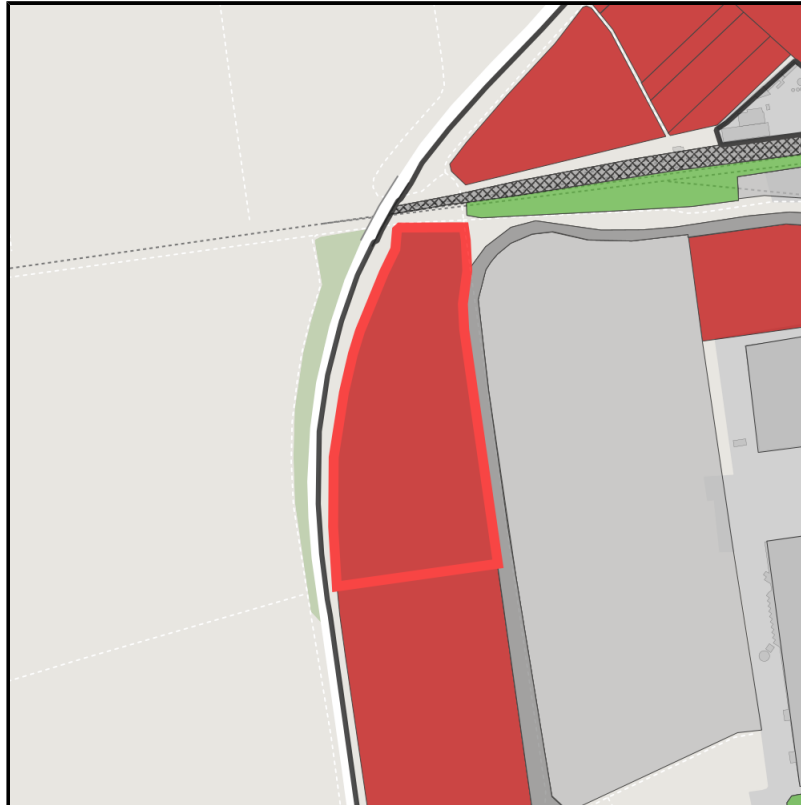

EXPOSÉ

Rheindahlen

Ort: Mönchengladbach

Regional overview

Municipal overview

Detail view

Parcel

Area size	39,000 m ²
Availability	Immediately available area
Divisible	No
24h operation	No

Details on commercial zone

Area type	GI / GE
-----------	---------

Transport infrastructure

Freeway	A61	5 km
Freeway	A46	11.5 km
Freeway	A52	12.3 km
Airport	Mönchengladbach	15 km
Airport	Düsseldorf International	47 km
Rail freight	Mönchengladbach HBF	9.7 km