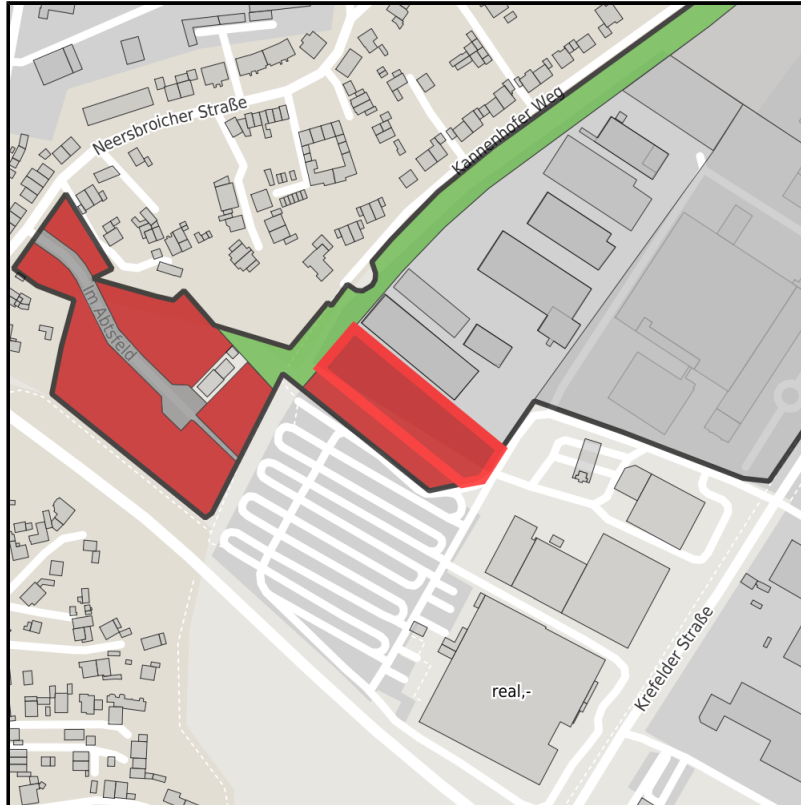

EXPOSÉ

Krefelder Straße

Ort: Mönchengladbach

Regional overview

Municipal overview

Detail view

Parcel

Area size	4,470 m ²
Availability	Immediately available area
Divisible	No
24h operation	No

Details on commercial zone

Popular commercial location close to Düsseldorf Mönchengladbach Airport (0.6 km) and International Airport Düsseldorf (approx. 24 km). Direct freeway connection to A44 and A52 freeways. Krefelder Straße near airport