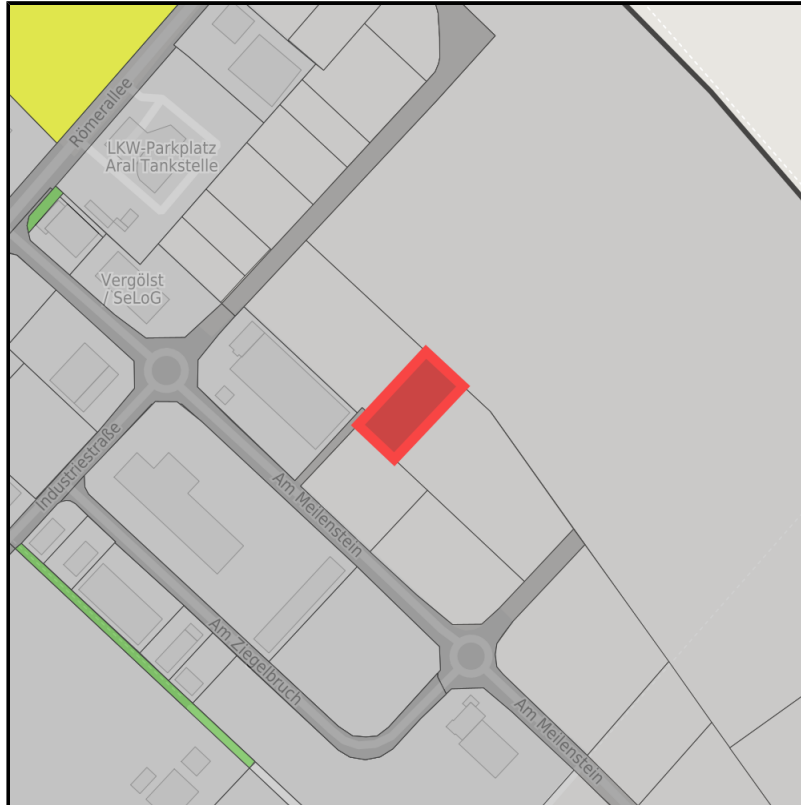

Gewerbe- und Industriegebiet "An der Römerallee"

Ort: Zülpich

www.germansite.de

Regional overview

Municipal overview

Detail view

Parcel

Area size	1,827 m ²
Availability	Immediately available area
Area designation	Industrial area
Divisible	No
24h operation	No

EXPOSÉ

Gewerbe- und Industriegebiet "An der Römerallee"

Ort: Zülpich

www.germansite.de

Details on commercial zone

The Roman Town Zülpich ... Your key to success!

The commercial zone "An der Römerallee" has already profited from its optimum location for several years. Situated centrally between the three cities of Cologne, Bonn, and Aachen it has excellent transport connections. However, the existing infrastructure at the location, particularly in terms of education, culture and leisure, have been decisive in attracting more than 80 enterprises, some of them well-known. The spaces still available are offered by the town of Zülpich at fair market terms and can be tailored to the company's needs.

Gewerbegebiet "An der Römerallee"

Transport infrastructure

Freeway	A1	8.3 km
Freeway	A553	21.2 km
Airport	Köln-Bonn	54.9 km
Airport	Maastrich-Aachen	92.2 km
Port	Am Godorfer Köln	39.2 km
Port	Köln Niehl	53.9 km

EXPOSÉ

Gewerbe- und Industriegebiet "An der Römerallee"

Ort: Zülpich

www.germansite.de

Information about Zülpich

20,000 inhabitants live in Zülpich located in the middle of the triangle Cologne-Bonn-Aachen. Advantageous transport infrastructure and a beautiful landscape distinguish Zülpich from other business locations. The history of Zülpich goes back to Latin times: Early advantage of location by the important junction Tolbiacum and recreation thermae. Today Zülpich is an idyllic small town combining peaceful atmosphere of ancient times with the comfort of modern lifestyle.