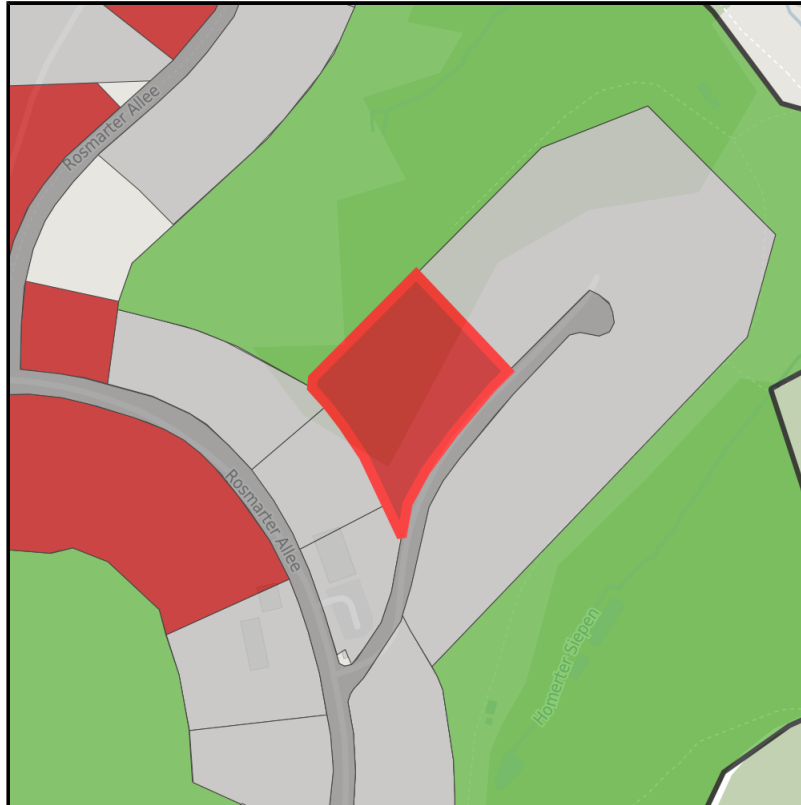

## Märkischer Gewerbepark Rosmart

Ort: Altena

[www.germansite.de](http://www.germansite.de)

Regional overview

Municipal overview

Detail view

### Parcel

Area size	13,410 m <sup>2</sup>
Availability	Immediately available area
Area designation	Industrial area
Divisible	No
24h operation	No

### Details on commercial zone

Ideal location conditions for your company - Märkischer Gewerbepark Rosmart

The intermunicipal Märkische Gewerbepark Rosmart is located in the center of the Märkischer Kreis district in the city triangle of Altena, Lüdenscheid and Werdohl not far from the Lüdenscheid junction of the freeway A45. The business park offers space and potential for multi-layered settlement requirements in terms of property size and location quality. Current information on the availability of land is available at: [www.gewerbepark-rosmart.de](http://www.gewerbepark-rosmart.de)