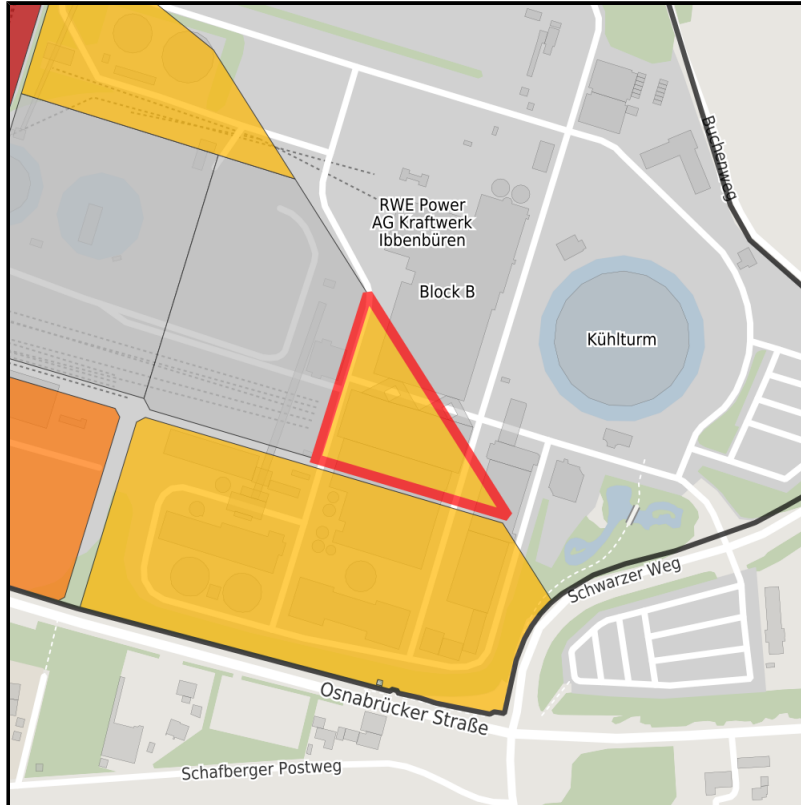

EXPOSÉ

I-NOVA Park

Ort: Ibbenbüren

Regional overview

Municipal overview

Detail view

Parcel

Area size	8,748 m ²
Availability	Available area within medium term (2-5 years)
Area designation	Industrial area
Divisible	No
24h operation	No

Details on commercial zone

Area type	GE / GI
-----------	---------

Links

<https://muensterland.blis-online.eu>

EXPOSÉ

I-NOVA Park

Ort: Ibbenbüren

Transport infrastructure