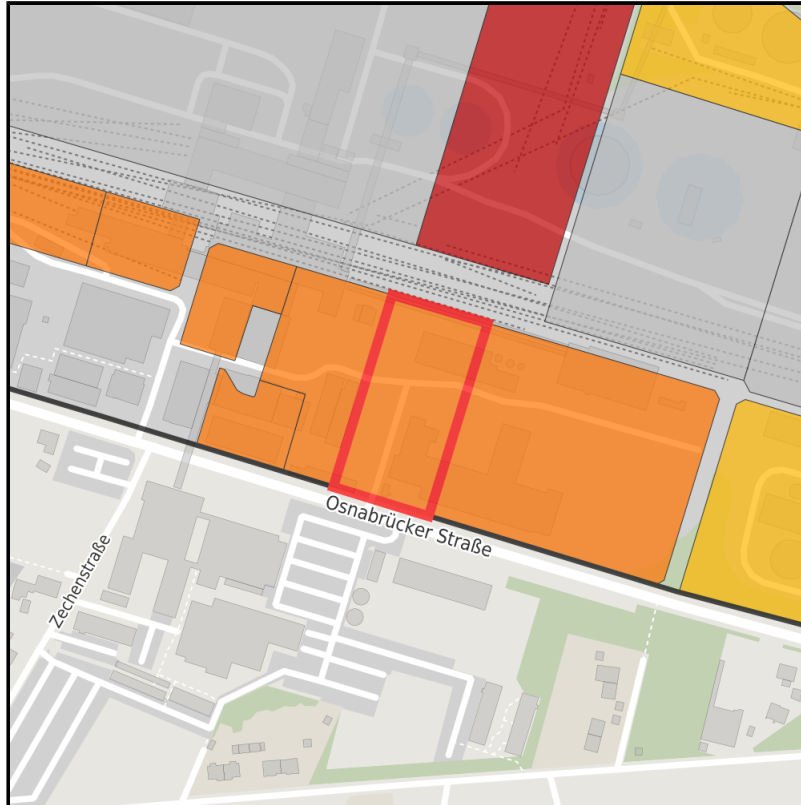

EXPOSÉ

I-NOVA Park

Ort: Ibbenbüren

Regional overview

Municipal overview

Detail view

Parcel

Area size	10,000 m ²
Availability	Available area within short term (< 2 years)
Area designation	Commercial zone
Divisible	Yes
24h operation	No

Details on commercial zone

Area type GI / GE

Links

<https://muensterland.blis-online.eu>

EXPOSÉ

I-NOVA Park

Ort: Ibbenbüren

Transport infrastructure