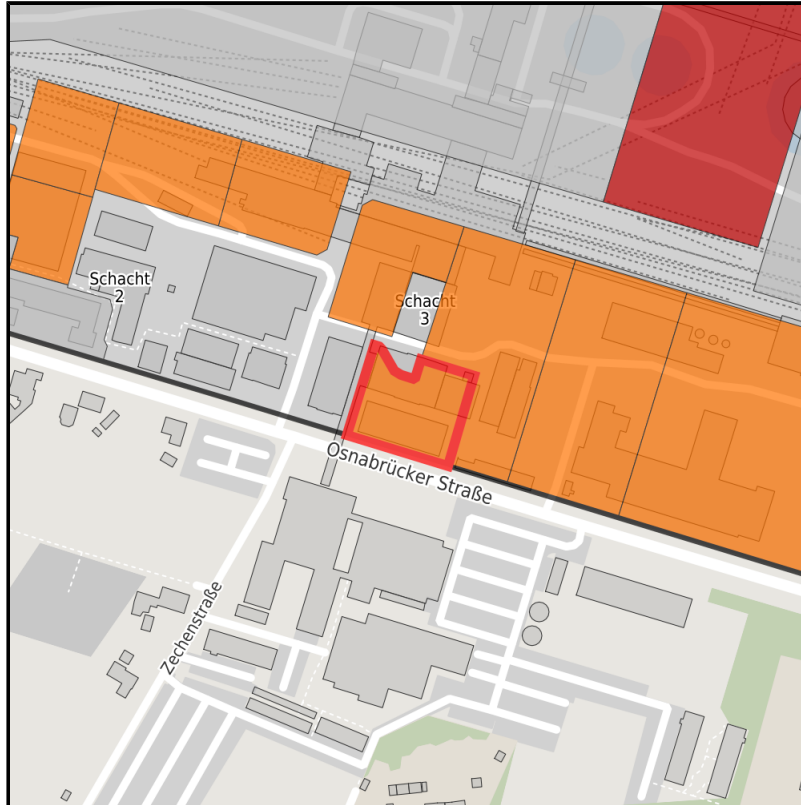

EXPOSÉ

I-NOVA Park

Ort: Ibbenbüren

Regional overview

Municipal overview

Detail view

Parcel

Area size	3,396 m ²
Availability	Available area within short term (< 2 years)
Area designation	Commercial zone
Divisible	Yes
24h operation	No

Details on commercial zone

Area type GI / GE

Links

<https://muensterland.blis-online.eu>

EXPOSÉ

I-NOVA Park

Ort: Ibbenbüren

Transport infrastructure