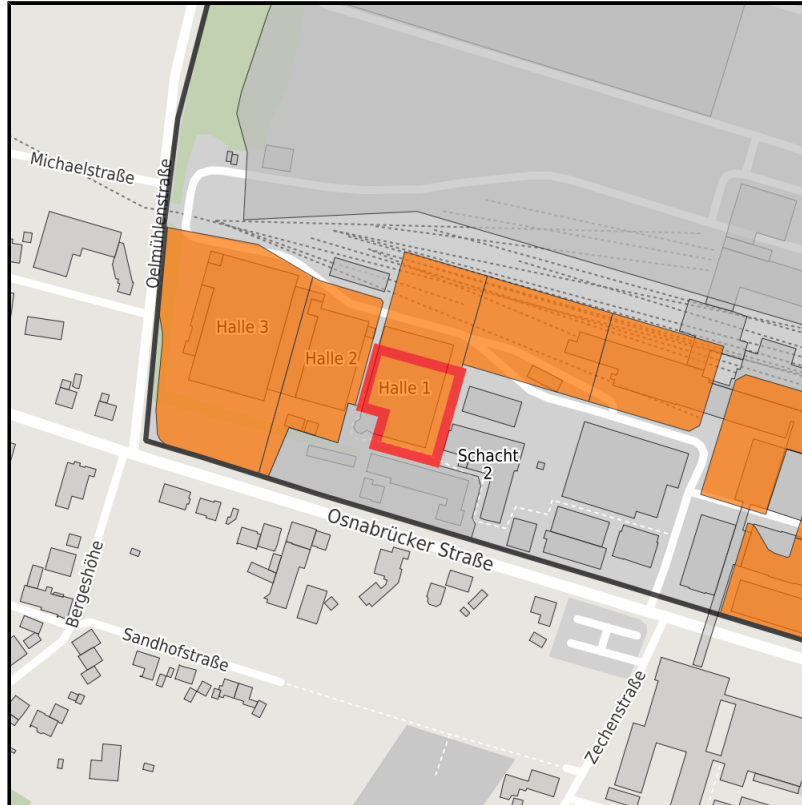

Regional overview

Municipal overview

Detail view

Parcel

Area size	2,545 m ²
Availability	Available area within short term (< 2 years)
Area designation	Commercial zone
Divisible	No
24h operation	No

Details on commercial zone

Area type	GI / GE
-----------	---------

Links

<https://muensterland.blis-online.eu>

EXPOSÉ

I-NOVA Park

Ort: Ibbenbüren

Transport infrastructure

Freeway	BAB 30 AS Ibbenbüren	4.5 km
Freeway	BAB 30 AS Laggenbeck	7.3 km
Airport	Münster/Osnabrück	23.7 km
Port	Mittellandkanal	9.1 km
Port	Dortmund-Ems-Kanal	9.5 km