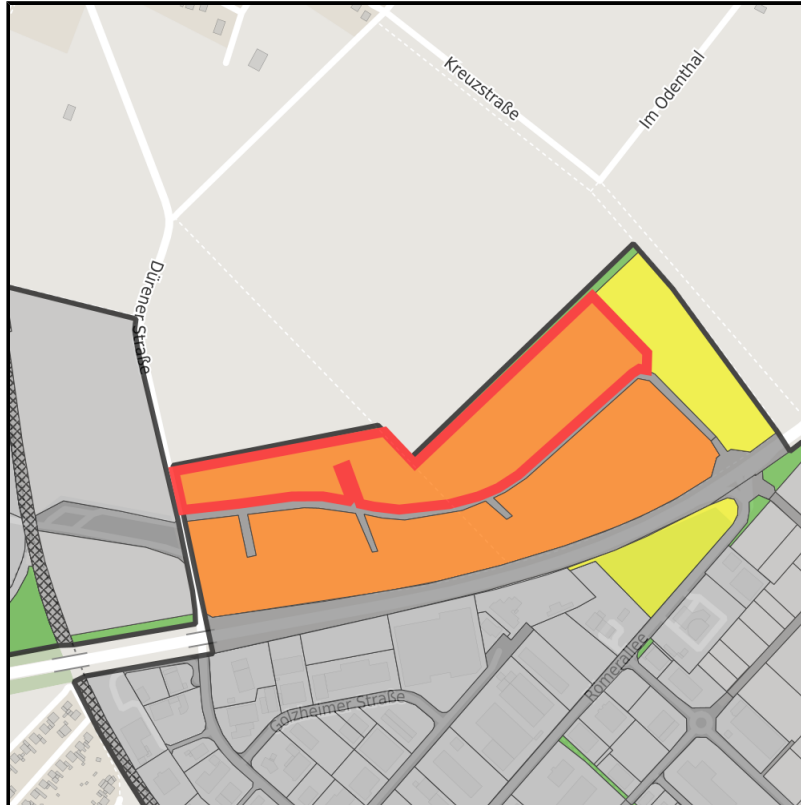

Gewerbe- und Industriegebiet "An der Römerallee"

Ort: Zülpich

www.germansite.de

Regional overview

Municipal overview

Detail view

Parcel

Area size	53,855 m ²
Availability	Available area within short term (< 2 years)
Divisible	No
24h operation	No

EXPOSÉ

Gewerbe- und Industriegebiet "An der Römerallee"

Ort: Zülpich

www.germansite.de

Details on commercial zone

The Roman Town Zülpich ... Your key to success!

The commercial zone "An der Römerallee" has already profited from its optimum location for several years. Situated centrally between the three cities of Cologne, Bonn, and Aachen it has excellent transport connections. However, the existing infrastructure at the location, particularly in terms of education, culture and leisure, have been decisive in attracting more than 80 enterprises, some of them well-known. The spaces still available are offered by the town of Zülpich at fair market terms and can be tailored to the company's needs.

Gewerbegebiet "An der Römerallee"

Transport infrastructure

Freeway	A1	8.3 km
Freeway	A553	21.2 km
Airport	Köln-Bonn	54.9 km
Airport	Maastrich-Aachen	92.2 km
Port	Am Godorfer Köln	39.2 km
Port	Köln Niehl	53.9 km

EXPOSÉ

Gewerbe- und Industriegebiet "An der Römerallee"

Ort: Zülpich

www.germansite.de

Information about Zülpich

20,000 inhabitants live in Zülpich located in the middle of the triangle Cologne-Bonn-Aachen. Advantageous transport infrastructure and a beautiful landscape distinguish Zülpich from other business locations. The history of Zülpich goes back to Latin times: Early advantage of location by the important junction Tolbiacum and recreation thermae. Today Zülpich is an idyllic small town combining peaceful atmosphere of ancient times with the comfort of modern lifestyle.