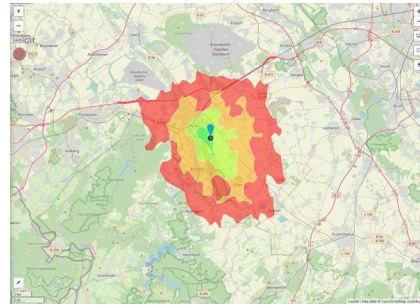

EXPOSÉ

Brainergy-Park

Ort: Jülich

Regional overview

Municipal overview

Detail view

Parcel

Area size	2,102 m ²
Availability	Immediately available area
Divisible	No
24h operation	No

EXPOSÉ

Brainergy-Park

Ort: Jülich

Details on commercial zone

Industrial tax multiplier

513.00 %

Area type

GE

Links

<https://www.gistra.de>

BPJ-Flug in die Zukunft

Erreichbarkeit in 20 Minuten: 176.000 Einwohner

Transport infrastructure

Freeway	A44	3.8 km
Freeway	A4	14.9 km
Airport	Flughafen Düsseldorf	64.6 km
Airport	Flughafen Aachen Maastricht	64.8 km

EXPOSÉ

Brainergy-Park

Ort: Jülich

Information about Jülich

Jülich is a town with a unique research and development potential that can be found at only a few locations around the world:

The Jülich Research Centre with 4,300 employees is the biggest German research institution .