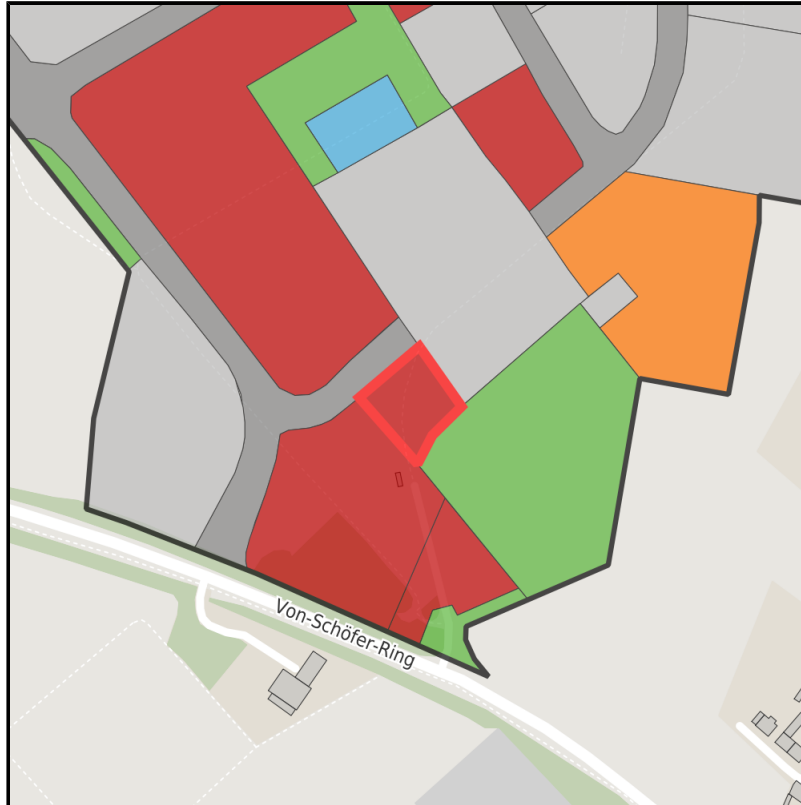

EXPOSÉ

Brainergy-Park

Ort: Jülich

Regional overview

Municipal overview

Detail view

Parcel

Area size	2,102 m ²
Availability	Immediately available area
Divisible	No
24h operation	No

EXPOSÉ

Brainergy-Park

Ort: Jülich

Details on commercial zone

Industrial tax multiplier

513.00 %

Area type

GE

Links

<https://www.gistra.de>

BPJ-Flug in die Zukunft

Erreichbarkeit in 20 Minuten: 176.000 Einwohner

Transport infrastructure

Freeway	A44	3.8 km
Freeway	A4	14.9 km
Airport	Flughafen Düsseldorf	64.6 km
Airport	Flughafen Aachen Maastricht	64.8 km

EXPOSÉ

Brainergy-Park

Ort: Jülich

Information about Jülich

Jülich is a town with a unique research and development potential that can be found at only a few locations around the world:

The Jülich Research Centre with 4,300 employees is the biggest German research institution .