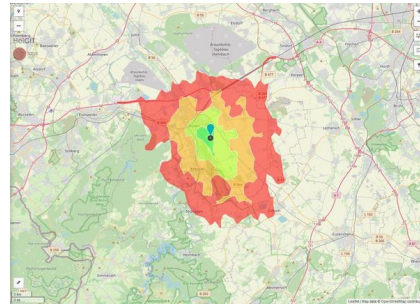

EXPOSÉ

Brainergy-Park

Ort: Jülich

Regional overview

Municipal overview

Detail view

Parcel

Area size	10,833 m ²
Availability	Available area within short term (< 2 years)
Divisible	No
24h operation	No

EXPOSÉ

Brainergy-Park

Ort: Jülich

Details on commercial zone

Industrial tax multiplier

513.00 %

Area type

GE

Links

<https://www.gistra.de>

BPJ-Flug in die Zukunft

Erreichbarkeit in 20 Minuten: 176.000 Einwohner

Transport infrastructure

Freeway	A44	3.8 km
Freeway	A4	14.9 km
Airport	Flughafen Düsseldorf	64.6 km
Airport	Flughafen Aachen Maastricht	64.8 km

EXPOSÉ

Brainergy-Park

Ort: Jülich

Information about Jülich

Jülich is a town with a unique research and development potential that can be found at only a few locations around the world:

The Jülich Research Centre with 4,300 employees is the biggest German research institution .