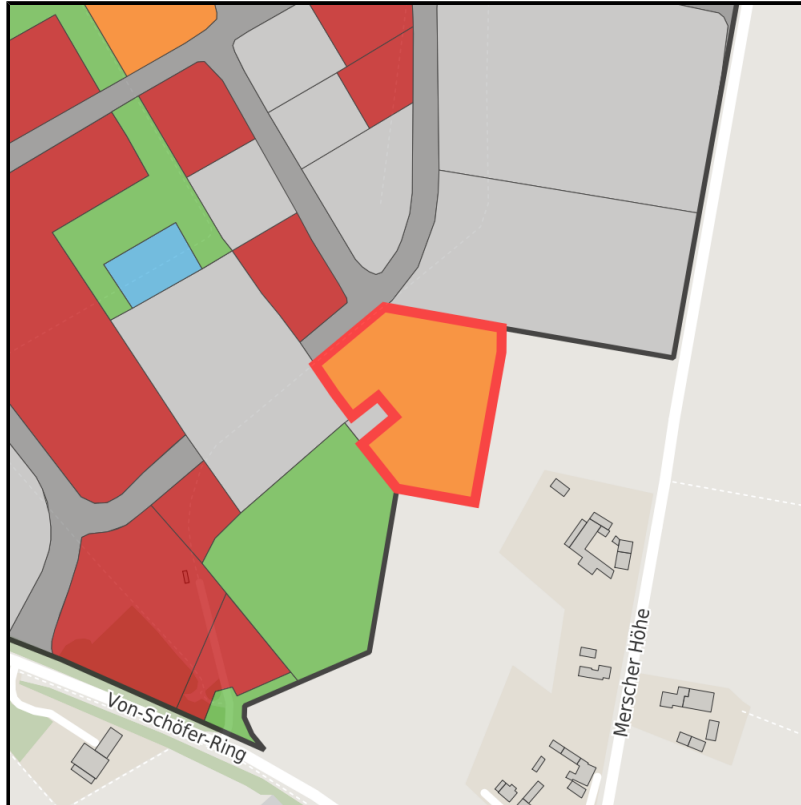

EXPOSÉ

Brainergy-Park

Ort: Jülich

Regional overview

Municipal overview

Detail view

Parcel

Area size	10,833 m ²
Availability	Available area within short term (< 2 years)
Divisible	No
24h operation	No

EXPOSÉ

Brainergy-Park

Ort: Jülich

Details on commercial zone

Industrial tax multiplier

513.00 %

Area type

GE

Links

<https://www.gistra.de>

BPJ-Flug in die Zukunft

Erreichbarkeit in 20 Minuten: 176.000 Einwohner

Transport infrastructure

Freeway	A44	3.8 km
Freeway	A4	14.9 km
Airport	Flughafen Düsseldorf	64.6 km
Airport	Flughafen Aachen Maastricht	64.8 km