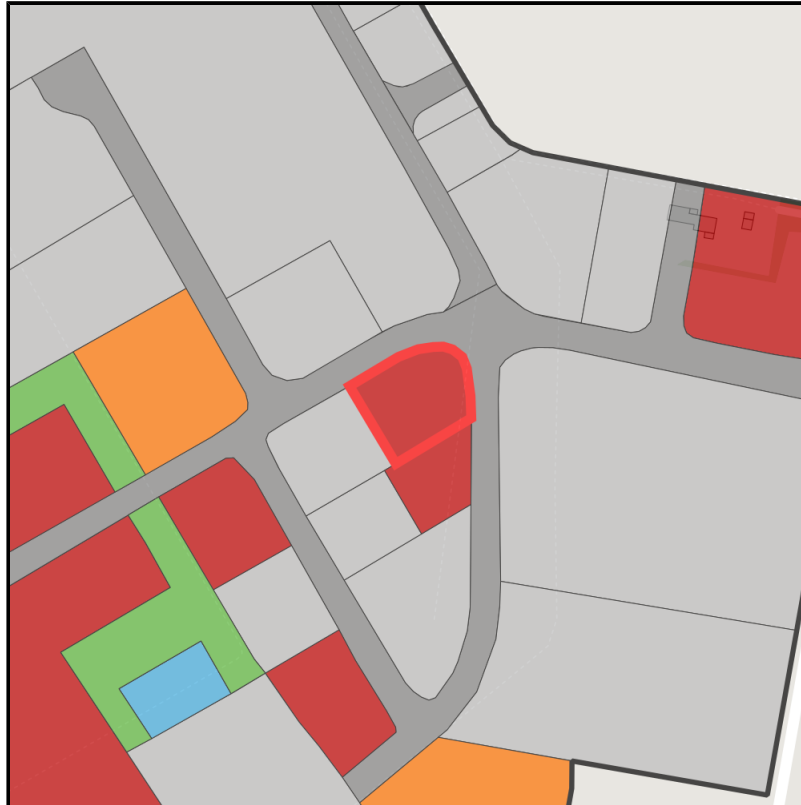

EXPOSÉ

Brainergy-Park

Ort: Jülich

Regional overview

Municipal overview

Detail view

Parcel

Area size	3,310 m ²
Availability	Immediately available area
Divisible	No
24h operation	No

EXPOSÉ

Brainergy-Park

Ort: Jülich

Details on commercial zone

Industrial tax multiplier

513.00 %

Area type

GE