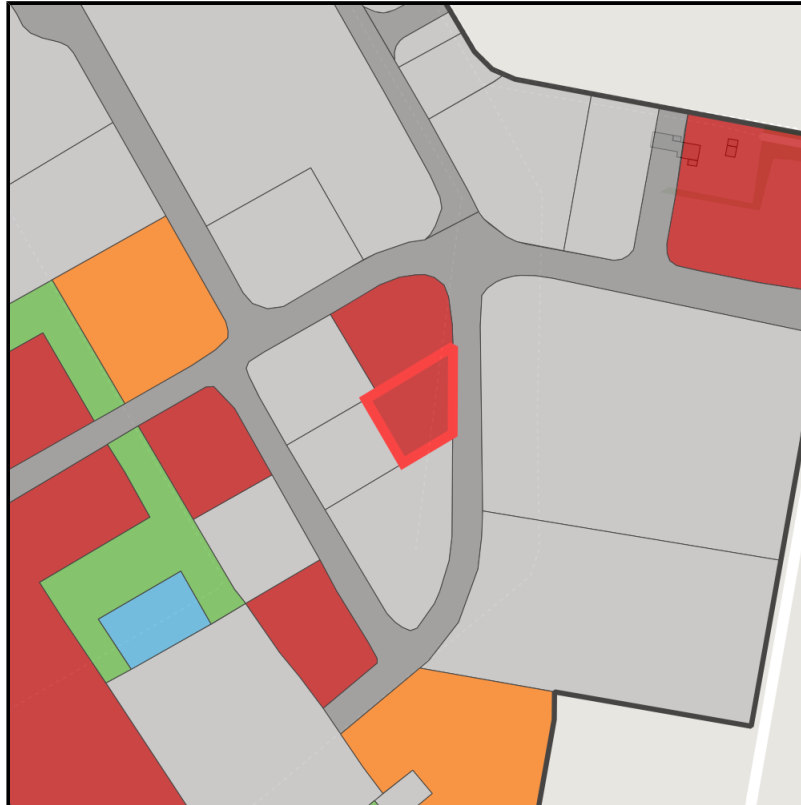

Detail view

Parcel

Area size	2,130 m²
Availability	Immediately available area
Divisible	No
24h operation	No