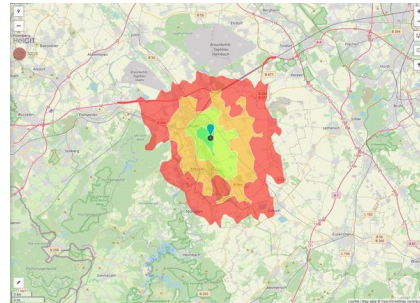

EXPOSÉ

Brainergy-Park

Ort: Jülich

Regional overview

Municipal overview

Detail view

Parcel

Area size	6,720 m ²
Availability	Available area within short term (< 2 years)
Divisible	No
24h operation	No

EXPOSÉ

Brainergy-Park

Ort: Jülich

Details on commercial zone

Industrial tax multiplier

513.00 %

Area type

GE

Links

<https://www.gistra.de>

BPJ-Flug in die Zukunft

Erreichbarkeit in 20 Minuten: 176.000 Einwohner

Transport infrastructure

Freeway	A44	3.8 km
Freeway	A4	14.9 km
Airport	Flughafen Düsseldorf	64.6 km
Airport	Flughafen Aachen Maastricht	64.8 km