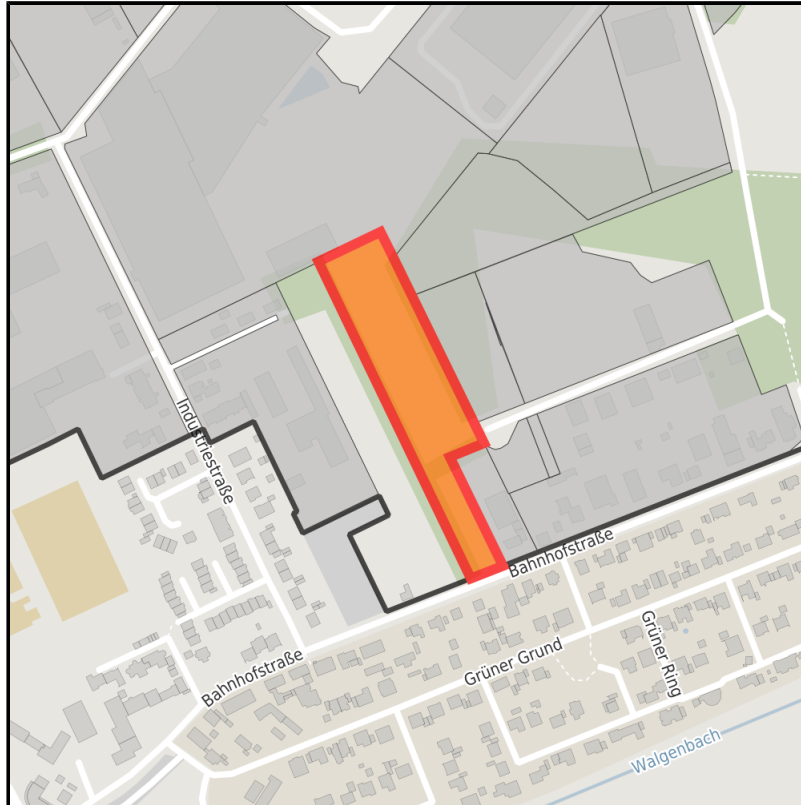

Industriepark Greven - Reckenfeld

Ort: Greven

www.germansite.de

Regional overview

Municipal overview

Detail view

Parcel

Area size	16,831 m ²
Availability	Available area within short term (< 2 years)
Area designation	Commercial zone
Divisible	No
24h operation	No

EXPOSÉ

Industriepark Greven - Reckenfeld

Ort: Greven

Details on commercial zone

Industrial park Greven-Reckenfeld

For further information please visit the geoportal of GFW Greven mbH:

http://www.geonetz-greven.de/aimPort/Extern/2.6.4.4/Modul_Gis/main.aspx?OID=18&AID=GFV