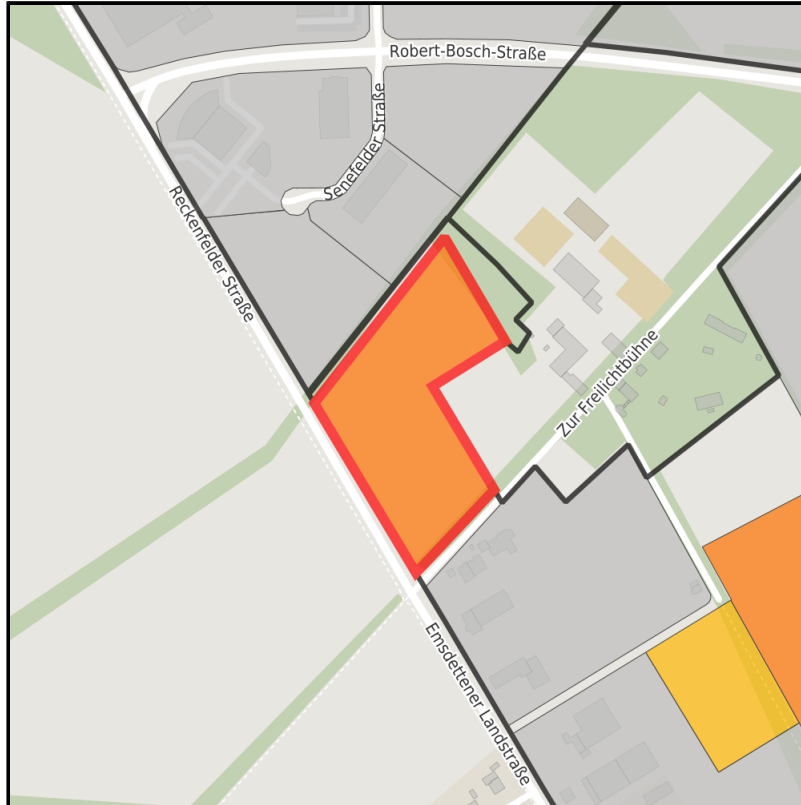

EXPOSÉ

Industriepark Greven - Reckenfeld

Ort: Greven

www.germansite.de

Regional overview

Municipal overview

Detail view

Parcel

Area size	25,000 m ²
Availability	Available area within short term (< 2 years)
Divisible	No
24h operation	No

EXPOSÉ

Industriepark Greven - Reckenfeld

Ort: Greven

Details on commercial zone

Industrial park Greven-Reckenfeld

For further information please visit the geoportal of GFW Greven mbH:

http://www.geonetz-greven.de/aimPort/Extern/2.6.4.4/Modul_Gis/main.aspx?OID=18&AID=GFV

Price 30.00 - 60.00 € / m²

Area type GE / GI

Links