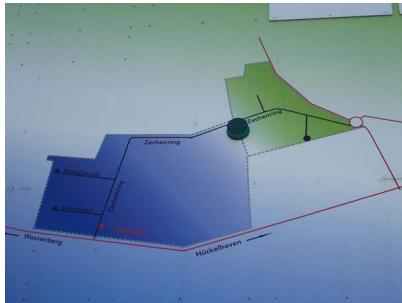

EXPOSÉ

Gewerbegebiet Süd

Ort: Wassenberg

Regional overview

Municipal overview

Detail view

Parcel

Area size	2,822 m ²
Availability	Available area within medium term (2-5 years)
Area designation	Commercial zone
Divisible	No
24h operation	No

EXPOSÉ

Gewerbegebiet Süd

Ort: Wassenberg

Details on commercial zone

Industrial tax multiplier	420.00 %
Area type	GE

Links

<https://wfg-hs.blis-online.eu>

Transport infrastructure

Freeway	A 46	2 km
Airport	Mönchengladbach	35 km
Airport	Düsseldorf	50 km
Port	Roermond	25 km
Port	Neuss	40 km

Information about Wassenberg

The town Wassenberg (20.000 people) is located in the western part of the Germany bordering the Netherlands in the town triangle Aachen, Roermond and Moenchengladbach. The river valley of the Rur and the wooded slopes of the Wassenberger Horstes arrange the appealing landscape of the city.