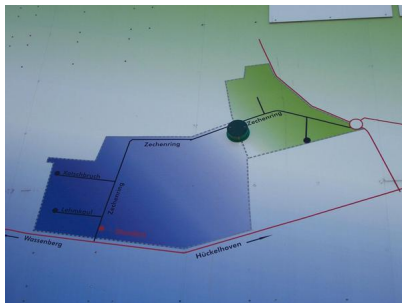

EXPOSÉ

Gewerbegebiet Süd

Ort: Wassenberg

Regional overview

Municipal overview

Detail view

Parcel

Area size	1,160 m ²
Availability	Available area within medium term (2-5 years)
Area designation	Commercial zone
Divisible	No
24h operation	No

EXPOSÉ

Gewerbegebiet Süd

Ort: Wassenberg

Details on commercial zone

Industrial tax multiplier	420.00 %
Area type	GE

Links

<https://wfg-hs.blis-online.eu>

Transport infrastructure