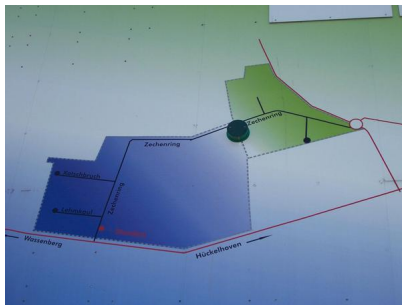

EXPOSÉ

Gewerbegebiet Süd

Ort: Wassenberg

Details on commercial zone

Industrial tax multiplier	420.00 %
Area type	GE

Links

<https://wfg-hs.blis-online.eu>

Transport infrastructure

Freeway	A 46	2 km
Airport	Mönchengladbach	35 km
Airport	Düsseldorf	50 km
Port	Roermond	25 km
Port	Neuss	40 km

Information about Wassenberg

The town Wassenberg (20.000 people) is located in the western part of the Germany bordering the Netherlands in the town triangle Aachen, Roermond and Moenchengladbach. The river valley of the Rur and the wooded slopes of the Wassenberger Horstes arrange the appealing landscape of the city.

Benefit from investment support opportunities: Wassenberg is located in the ?Ziel-2-supported area?, so there are up to 23% state subsidies available for investors adding new jobs, reduced loan programs.