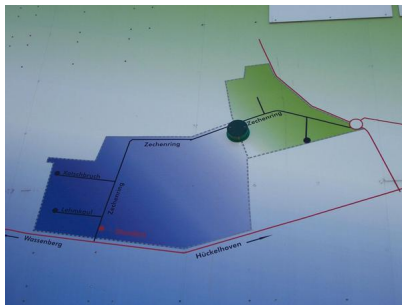

EXPOSÉ

Gewerbegebiet Süd

Ort: Wassenberg

Regional overview

Municipal overview

Detail view

Parcel

Area size	770 m ²
Availability	Available area within medium term (2-5 years)
Area designation	Commercial zone
Divisible	No
24h operation	No

EXPOSÉ

Gewerbegebiet Süd

Ort: Wassenberg

Details on commercial zone

Industrial tax multiplier	420.00 %
Area type	GE

Links

<https://wfg-hs.blis-online.eu>

Transport infrastructure

Freeway	A 46	2 km
Airport	Mönchengladbach	35 km
Airport	Düsseldorf	50 km
Port	Roermond	25 km
Port	Neuss	40 km

Information about Wassenberg

The town Wassenberg (20.000 people) is located in the western part of the Germany bordering the Netherlands in the town triangle Aachen, Roermond and Moenchengladbach. The river valley of the Rur and the wooded slopes of the Wassenberger Horstes arrange the appealing landscape of the city.