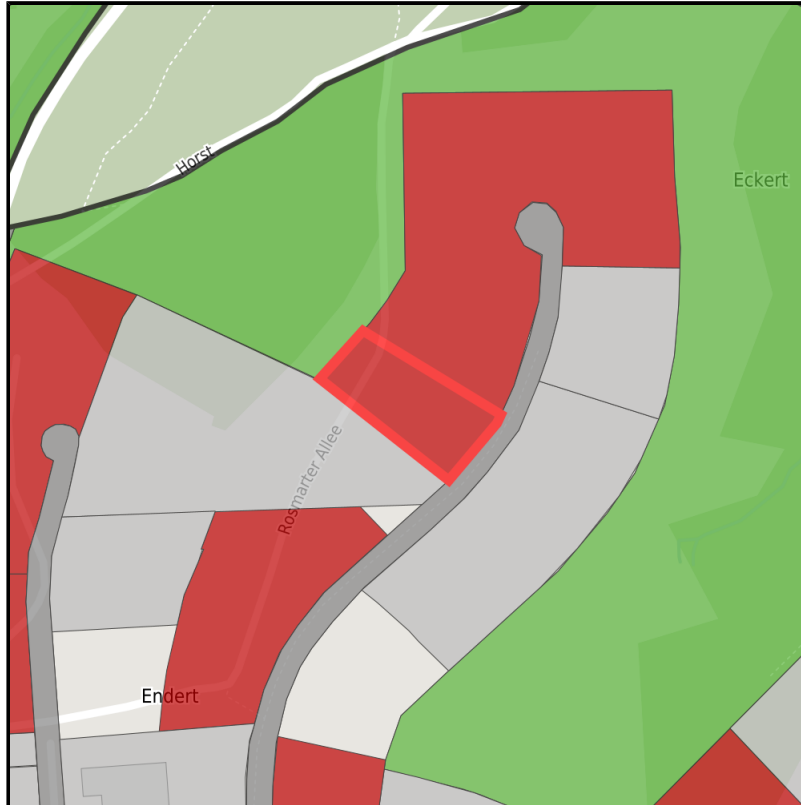

EXPOSÉ

Märkischer Gewerbepark Rosmart

Ort: Altena

www.germansite.de

Regional overview

Municipal overview

Detail view

Parcel

Area size	5,200 m ²
Availability	Immediately available area
Area designation	Commercial zone
Divisible	No
24h operation	No

EXPOSÉ

Märkischer Gewerbepark Rosmart

Ort: Altena

Details on commercial zone

Ideal location conditions for your company - Märkischer Gewerbepark Rosmart

The intermunicipal Märkische Gewerbepark Rosmart is located in the center of the Märkischer Kreis district in the city triangle of Altena, Lüdenscheid and Werdohl not far from the Lüdenscheid junction of the freeway A45. The business park offers space and potential for multi-layered settlement requirements in terms of property size and location quality. Current information on the availability of land is available at: www.gewerbepark-rosmart.de

Area type

GE / GI

Links

<https://gws.blis-online.eu>

Gewerbepark

Lageplan

Transport infrastructure

Freeway	Autobahn	2 km
Airport	Flughafen	40 km