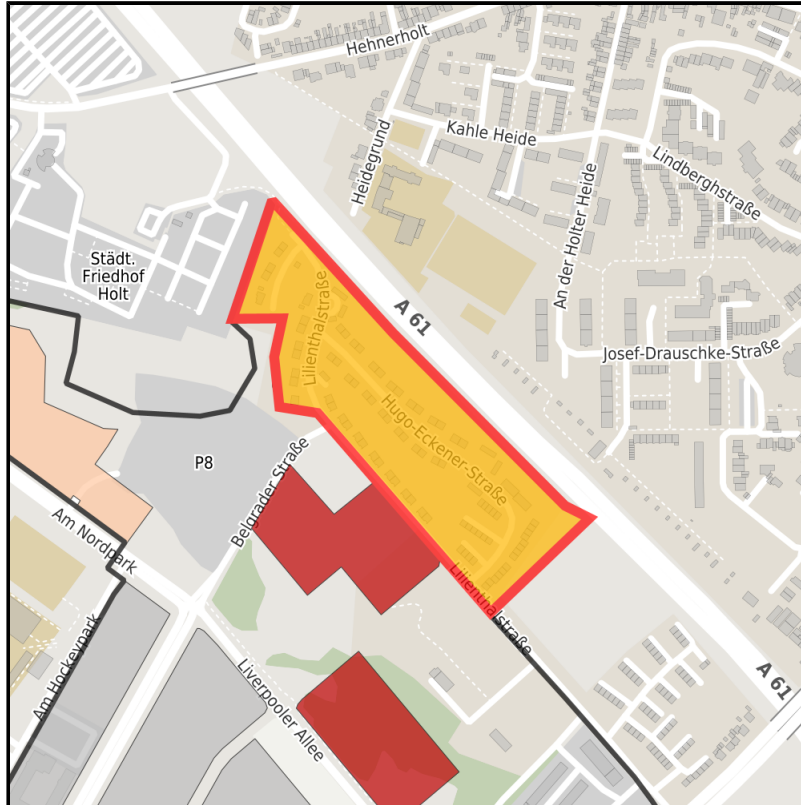

## Lilienthalstraße

Ort: Mönchengladbach

Regional overview

Municipal overview

Detail view

### Parcel

Area size	61,000 m <sup>2</sup>
Availability	Available area within medium term (2-5 years)
Area designation	Commercial zone
Divisible	No
24h operation	No