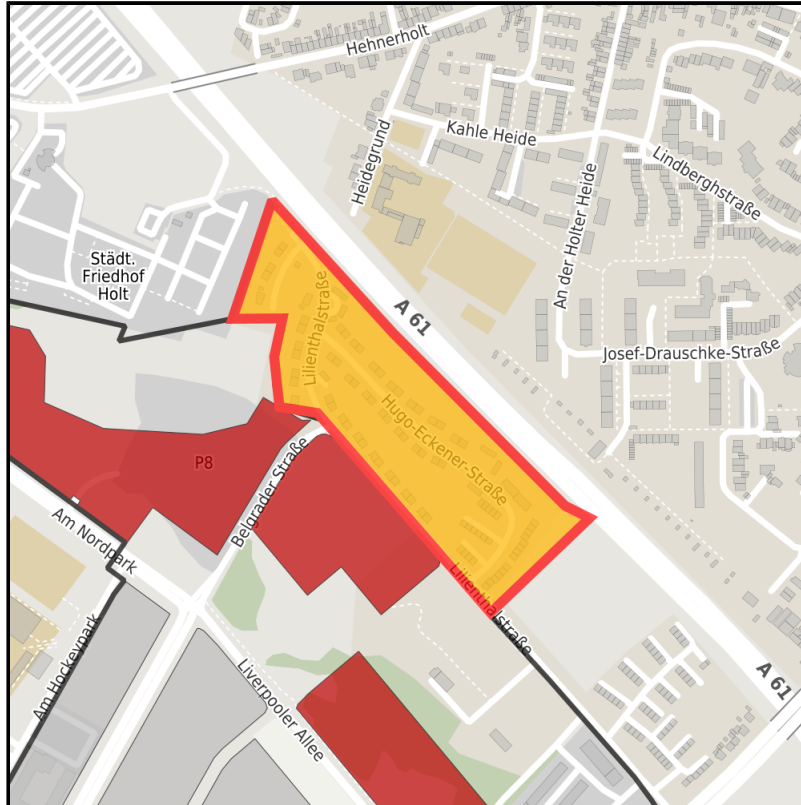

EXPOSÉ

Lilienthalstraße

Ort: Mönchengladbach

Regional overview

Municipal overview

Detail view

Parcel

Area size	61,000 m ²
Availability	Available area within medium term (2-5 years)
Area designation	Commercial zone
Divisible	No
24h operation	No

Details on commercial zone

Area type	GE
-----------	----

Links

<https://niederrhein.blis-online.eu>

EXPOSÉ

Lilienthalstraße

Ort: Mönchengladbach

Transport infrastructure