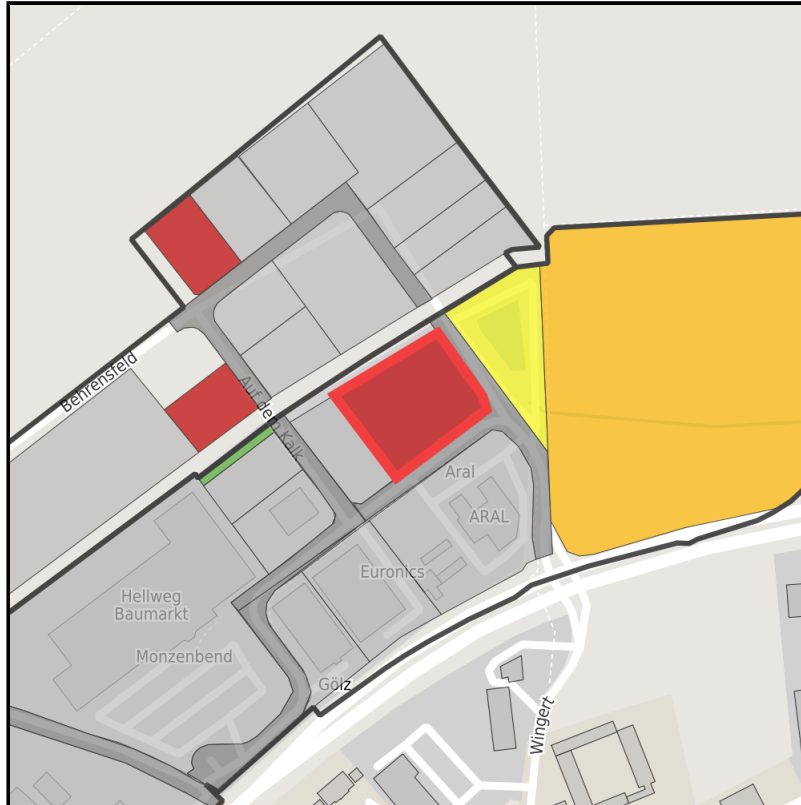

Gewerbegebiet Kommern Monzenbend

Ort: Mechernich

www.germansite.de

Regional overview

Municipal overview

Detail view

**Parcel**

Area size	4,695 m <sup>2</sup>
Availability	Immediately available area
Area designation	Commercial zone
Divisible	No
24h operation	No

### Details on commercial zone

The Kommern-Monzenbend business park combines the advantages of a pleasant working environment with favorable transport connections. The area is located in the middle of the beautiful Voreifel landscape directly at the northern edge of the Mechernich district of Kommern. The adjacent highways B266/B477 with approx. 20,000 vehicle movements per day provide a connection to the A1 freeway and the economic area of Cologne. A planned expansion of the site will further increase the supply of available commercial spaces.