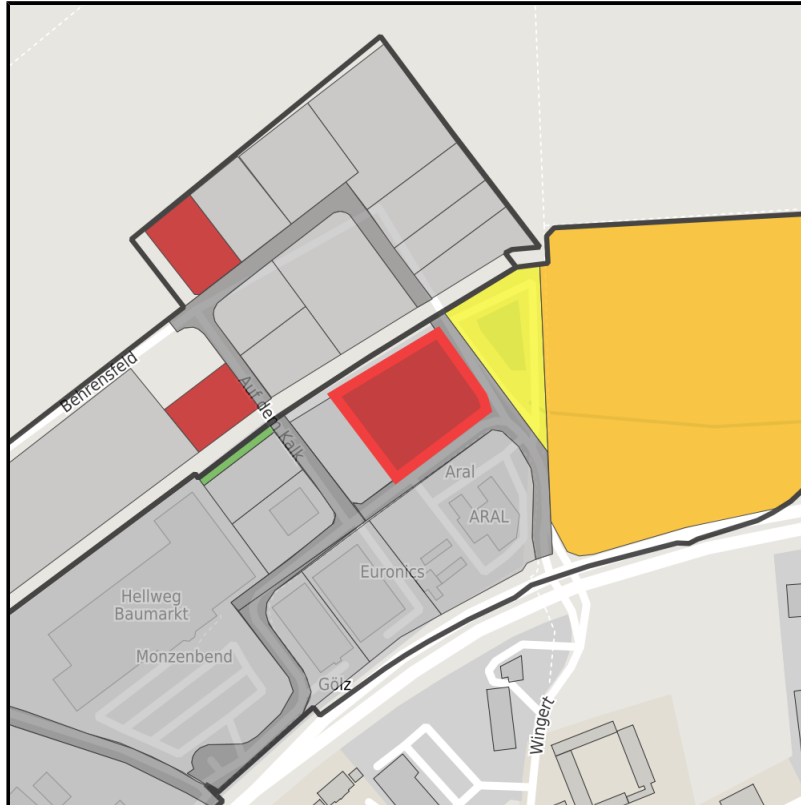

EXPOSÉ

Gewerbegebiet Kommern Monzenbend

Ort: Mechernich

www.germansite.de

Regional overview

Municipal overview

Detail view

Parcel

Area size	4,695 m ²
Availability	Immediately available area
Area designation	Commercial zone
Divisible	No
24h operation	No

Gewerbegebiet Kommern Monzenbend

Ort: Mechernich

www.germansite.de

Details on commercial zone

The Kommern-Monzenbend business park combines the advantages of a pleasant working environment with favorable transport connections. The area is located in the middle of the beautiful Voreifel landscape directly at the northern edge of the Mechernich district of Kommern. The adjacent highways B266/B477 with approx. 20,000 vehicle movements per day provide a connection to the A1 freeway and the economic area of Cologne. A planned expansion of the site will further increase the supply of available commercial spaces.

Transport infrastructure

Freeway	A 1	10 km
Airport	Köln-Bonn	58 km
Port	Köln	54 km

EXPOSÉ

Gewerbegebiet Kommern Monzenbend

Ort: Mechernich

Information about Mechernich

Because of its central position and a favorable traffic connection, Mechernich serves as a node for various industries and service companies. The Eifel region with its beautiful countryside is undoubtedly an area of high recreational value - Mechernich in particular offers a great deal in terms of leisure and culture.