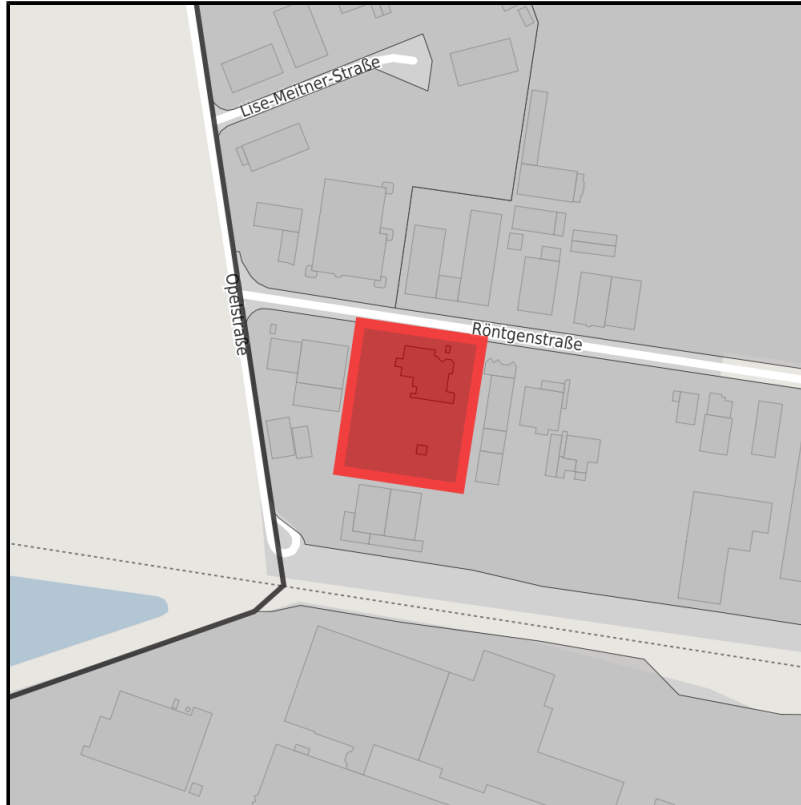

## Gronau-Ost

Ort: Gronau (Westf.)

Regional overview

Municipal overview

Detail view

### Parcel

Area size	7,849 m <sup>2</sup>
Availability	Immediately available area
Divisible	No
24h operation	No

### Gronau-Ost

Ort: Gronau (Westf.)