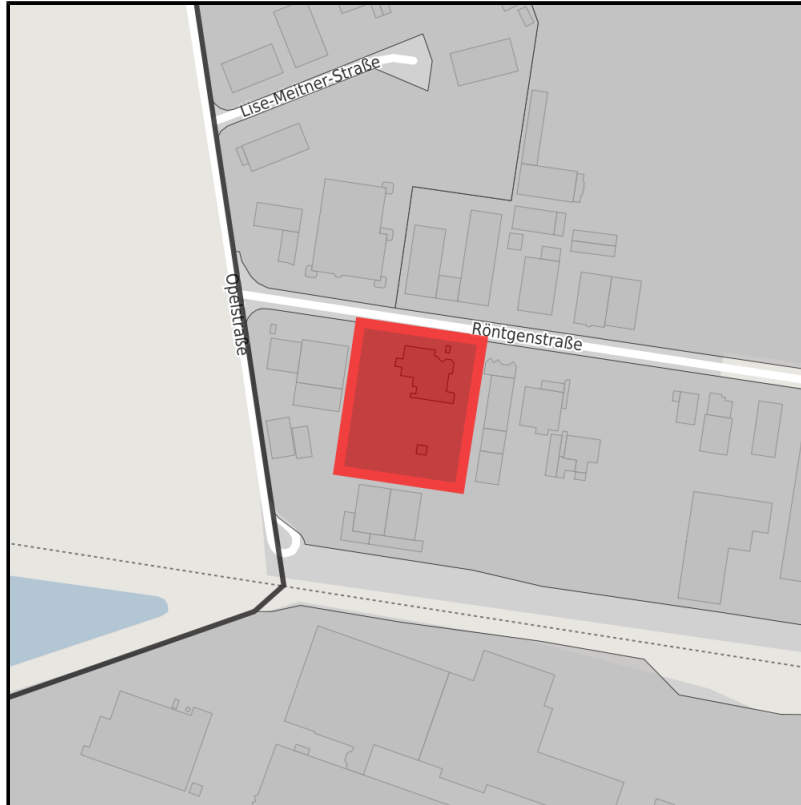

EXPOSÉ

Gronau-Ost

Ort: Gronau (Westf.)

Regional overview

Municipal overview

Detail view

Parcel

Area size	7,849 m ²
Availability	Immediately available area
Divisible	No
24h operation	No

Details on commercial zone

Area type	GE
-----------	----

Links

<https://muensterland.blis-online.eu>

EXPOSÉ

Gronau-Ost

Ort: Gronau (Westf.)

Transport infrastructure