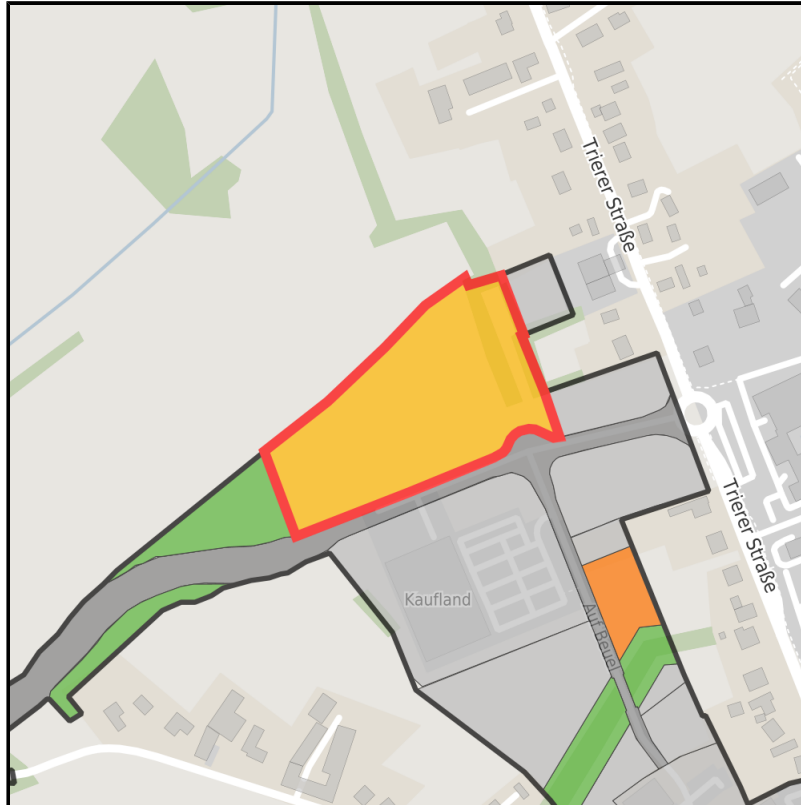

EXPOSÉ

Gewerbegebiet Imgenbroich - Erweiterung Nord-West

Ort: Monschau

www.germansite.de

Regional overview

Municipal overview

Detail view

Parcel

Area size	26,970 m ²
Availability	Available area within medium term (2-5 years)
Area designation	Commercial zone
Divisible	Yes
24h operation	No

Gewerbegebiet Imgenbroich - Erweiterung Nord-West**Ort: Monschau**www.germansite.de**Details on commercial zone**

The new 14-hectare industrial estate is located in the Monschau district of Imgenbroich, which is increasingly developing into a shopping address in the Eifel. This strong business location can be easily reached via the B258/B399, the A44 (exit: Aachen-Lichtenbusch), A1 (exit: Euskirchen-Wisskirchen) and the Eupen/Belgium freeway junction.

Industrial tax multiplier	407.00 %
Area type	GE

Links<https://www.gistra.de>

Erreichbarkeit in 20 Minuten: 35.000
Einwohner

Transport infrastructure

Freeway	A3	23.8 km
Airport	Liege	67 km
Airport	Maastricht-Aachen	74.1 km
Port	Liège (B)	54.4 km
Port	Binnenhavenweg Stein (NL)	69.8 km