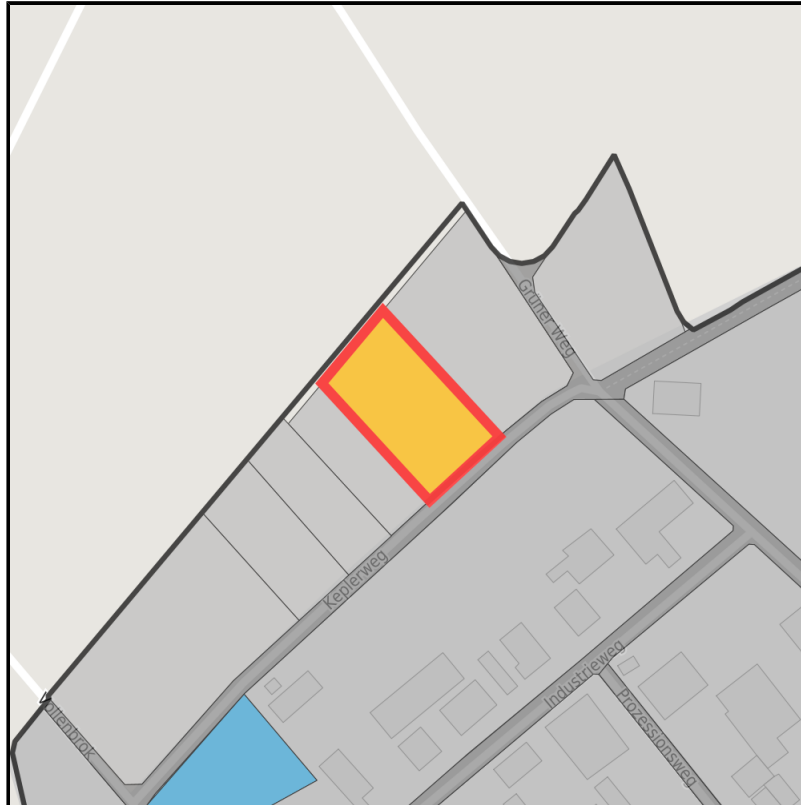

## Gewerbegebiet Wettringen

Ort: Wettringen

Regional overview

Municipal overview

Detail view

### Parcel

Area size	7,200 m <sup>2</sup>
Price	18.00 €/m <sup>2</sup>
Availability	Available area within medium term (2-5 years)
Area designation	Industrial area
Divisible	No
24h operation	No