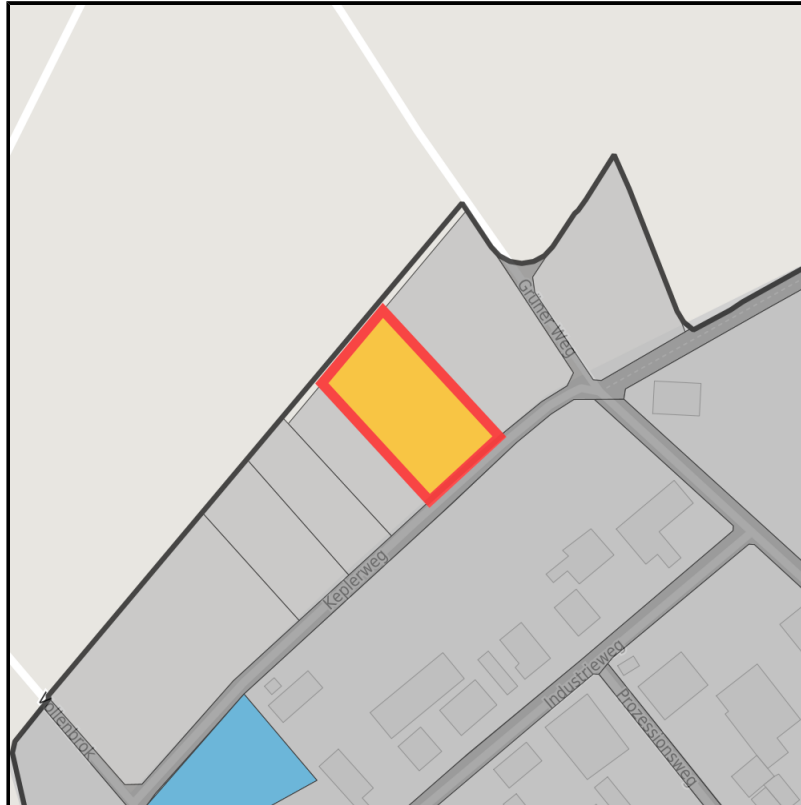

EXPOSÉ

Gewerbegebiet Wettringen

Ort: Wettringen

Regional overview

Municipal overview

Detail view

Parcel

Area size	7,200 m ²
Price	18.00 €/m ²
Availability	Available area within medium term (2-5 years)
Area designation	Industrial area
Divisible	No
24h operation	No

Details on commercial zone

Gewerbegebiet Wettringen

The development plan guarantees the investors most extensive design freedom.

Industrial tax multiplier 375.00 %

Area type GE / GI

Links

<https://muensterland.blis-online.eu>

Industriegebiet 170828 (18).JPG

Industriegebiet 170828 (17).JPG

Transport infrastructure

Freeway	A 31	12 km
Freeway	A 30	15 km
Airport	Münster/Osnabrück	25 km
Port	Kanalhafen Rheine	30 km
Rail freight	Rheine	12 km