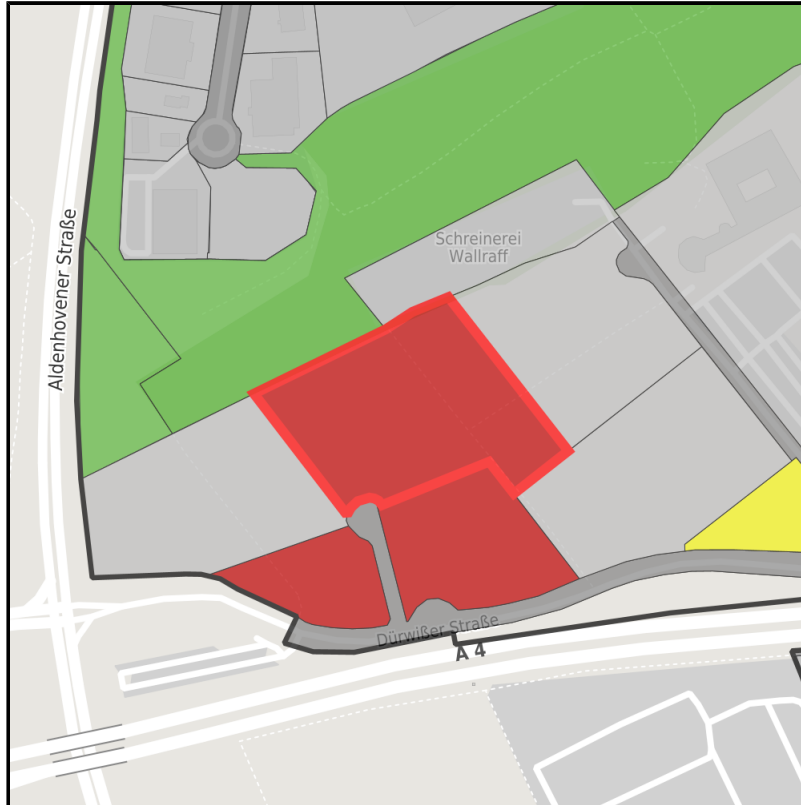

Industrie- und Gewerbepark Eschweiler (IGP/A4-Initiative)

Ort: Eschweiler

www.germansite.de

Regional overview

Municipal overview

Detail view

Parcel

Area size	27,430 m ²
Availability	Immediately available area
Area designation	Industrial area
Divisible	No
24h operation	No

Details on commercial zone

IGP Eschweiler

EXPOSÉ

Industrie- und Gewerbepark Eschweiler (IGP/A4-Initiative)

Ort: Eschweiler

www.germansite.de

Thanks to naturally landscaped surroundings with a generous proportion of green spaces people here have a pleasant working atmosphere and the companies have a representative environment. The IGP has an unusual building development concept: three concentric semi-circles form a group around a center. The inner semi-circle is reserved for service companies, the restaurants/bar and hotel trade. The middle ring is intended for smaller and medium-sized commercial enterprises, and the outer ring for industrial companies.