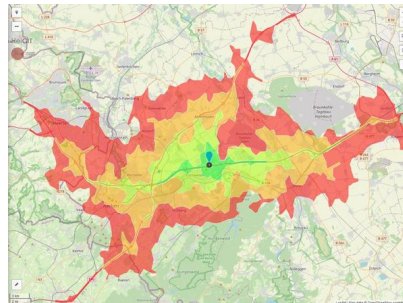

Industrie- und Gewerbepark Eschweiler (IGP/A4-Initiative)

Ort: Eschweiler

www.germansite.de

Regional overview

Municipal overview

Detail view

Parcel

Area size	27,430 m ²
Availability	Immediately available area
Area designation	Industrial area
Divisible	No
24h operation	No

Details on commercial zone

IGP Eschweiler

EXPOSÉ

Industrie- und Gewerbepark Eschweiler (IGP/A4-Initiative)

Ort: Eschweiler

www.germansite.de

Thanks to naturally landscaped surroundings with a generous proportion of green spaces people here have a pleasant working atmosphere and the companies have a representative environment. The IGP has an unusual building development concept: three concentric semi-circles form a group around a center. The inner semi-circle is reserved for service companies, the restaurants/bar and hotel trade. The middle ring is intended for smaller and medium-sized commercial enterprises, and the outer ring for industrial companies.

Main companies	Fa. Eukalin, Fa. BYTEC Medizintechnik, Fa. Kraftverkehr Nagel, Mercedes Benz
Industrial tax multiplier	490.00 %
Price	75.00 € / m ²
Area type	GE / GI

Links

<https://www.gistra.de>

Erreichbarkeit in 20 Minuten: 759.000
Einwohner

This excellent location provides short distances to the economic areas the Netherlands and Belgium as well as closeness to first class research centres as the RWTH Aachen University, Aachen University of Applied Sciences and Jülich.