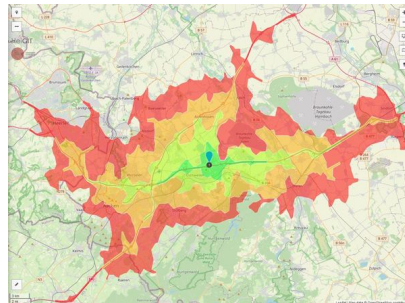

Industrie- und Gewerbepark Eschweiler (IGP/A4-Initiative)

Ort: Eschweiler

www.germansite.de

Regional overview

Municipal overview

Detail view

Parcel

Area size	27,430 m ²
Availability	Immediately available area
Area designation	Industrial area
Divisible	No
24h operation	No

Details on commercial zone

IGP Eschweiler

EXPOSÉ

Industrie- und Gewerbepark Eschweiler (IGP/A4-Initiative)

Ort: Eschweiler

www.germansite.de

Thanks to naturally landscaped surroundings with a generous proportion of green spaces people here have a pleasant working atmosphere and the companies have a representative environment. The IGP has an unusual building development concept: three concentric semi-circles form a group around a center. The inner semi-circle is reserved for service companies, the restaurants/bar and hotel trade. The middle ring is intended for smaller and medium-sized commercial enterprises, and the outer ring for industrial companies.

Main companies	Fa. Eukalin, Fa. BYTEC Medizintechnik, Fa. Kraftverkehr Nagel, Mercedes Benz
Industrial tax multiplier	490.00 %
Price	75.00 € / m ²
Area type	GI / GE

Links

<https://www.gistra.de>

Erreichbarkeit in 20 Minuten: 759.000
Einwohner

This excellent location provides short distances to the economic areas the Netherlands and Belgium as well as closeness to first class research centres as the RWTH Aachen University, Aachen University of Applied Sciences and Jülich.