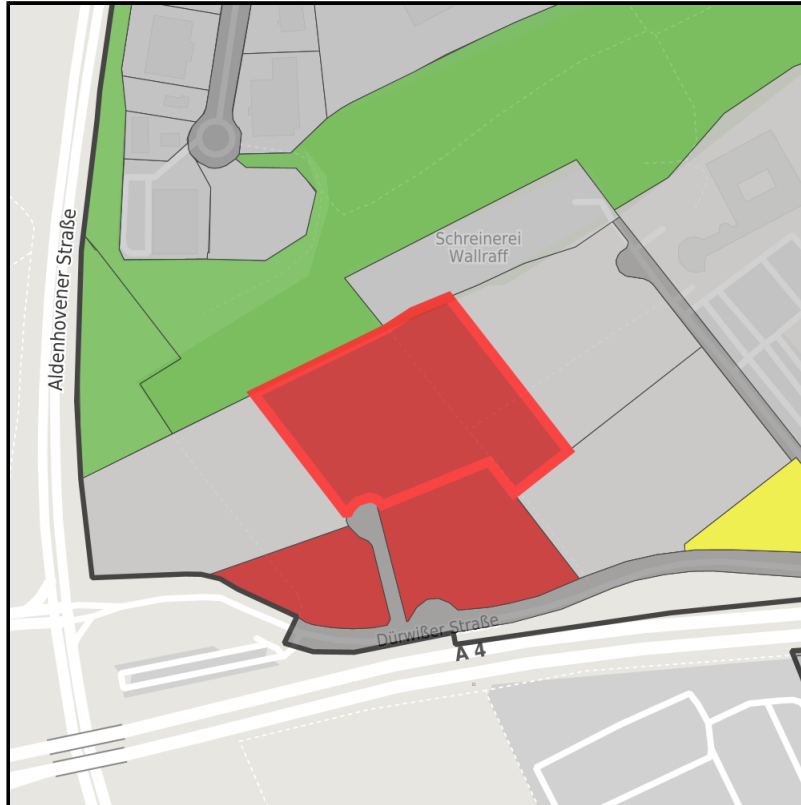

Industrie- und Gewerbepark Eschweiler (IGP/A4-Initiative)

Ort: Eschweiler

www.germansite.de

Regional overview

Municipal overview

Detail view

Parcel

Area size	27,430 m ²
Availability	Immediately available area
Area designation	Industrial area
Divisible	No
24h operation	No

Details on commercial zone

IGP Eschweiler

EXPOSÉ

Industrie- und Gewerbepark Eschweiler (IGP/A4-Initiative)

Ort: Eschweiler

www.germansite.de

Thanks to naturally landscaped surroundings with a generous proportion of green spaces people here have a pleasant working atmosphere and the companies have a representative environment. The IGP has an unusual building development concept: three concentric semi-circles form a group around a center. The inner semi-circle is reserved for service companies, the restaurants/bar and hotel trade. The middle ring is intended for smaller and medium-sized commercial enterprises, and the outer ring for industrial companies.