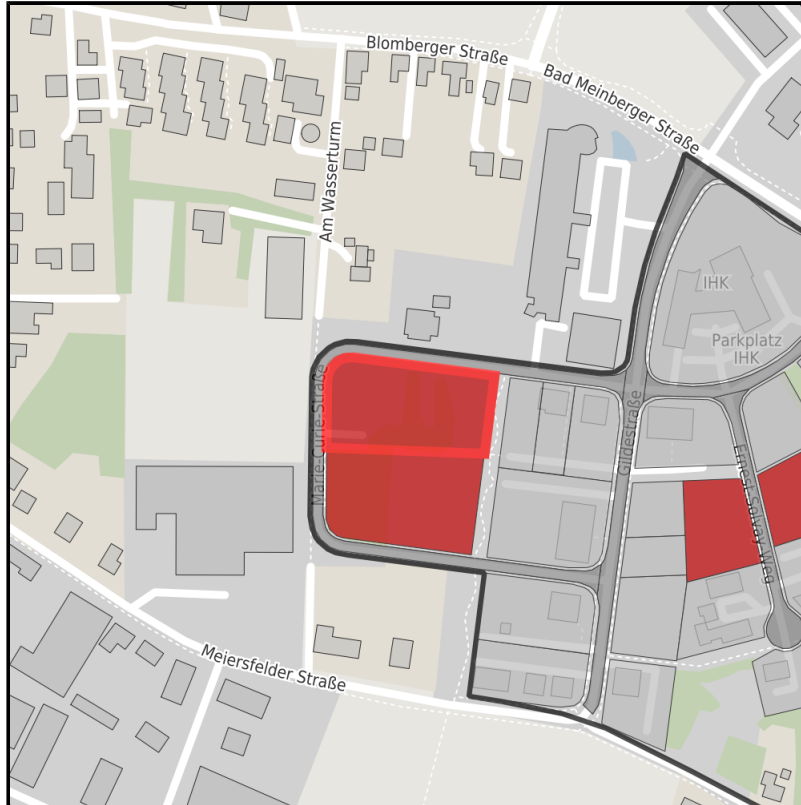

Gewerbegebiet GILDE-Park Mitte

Ort: Detmold

www.germansite.de

Regional overview

Municipal overview

Detail view

Parcel

Area size	5,500 m ²
Price	60.00 €/m ²
Availability	Immediately available area
Divisible	Yes
24h operation	No

EXPOSÉ

Gewerbegebiet GILDE-Park Mitte

Ort: Detmold

Details on commercial zone

Industry mix, focus, resident businesses: IT companies, creative service providers, innovative production companies
Special features: The sites are located near the GILDE Center, a crystallization point for innovative companies.

Area type

GE

Links

<http://www.geodok.de/gewerbeflaechenatlas-owl/param.jsp?x=3494359.2025370807&y=575521>

Transport infrastructure

Freeway	A2	26 km
Freeway	A33	32 km
Airport	Paderborn	50 km
Port	Minden	60 km
Rail freight	Bielefeld	34 km
Rail freight	Gütersloh	46 km