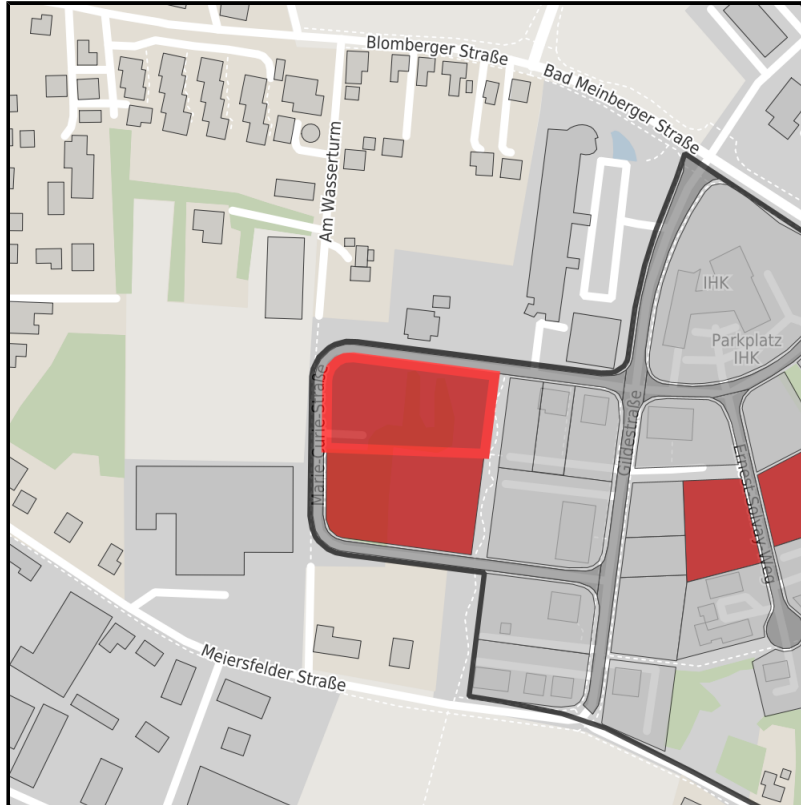

EXPOSÉ

Gewerbegebiet GILDE-Park Mitte

Ort: Detmold

www.germansite.de

Regional overview

Municipal overview

Detail view

Parcel

Area size	5,500 m ²
Price	60.00 €/m ²
Availability	Immediately available area
Divisible	Yes
24h operation	No

Gewerbegebiet GILDE-Park Mitte**Ort: Detmold**www.germansite.de**Details on commercial zone**

Industry mix, focus, resident businesses: IT companies, creative service providers, innovative production companies
Special features: The sites are located near the GILDE Center, a crystallization point for innovative companies.

Area type

GE

Links<http://www.geodok.de/gewerbeflaechenatlas-owl/param.jsp?x=3494359.2025370807&y=575521>**Transport infrastructure**

Freeway	A2	26 km
Freeway	A33	32 km
Airport	Paderborn	50 km
Port	Minden	60 km
Rail freight	Bielefeld	34 km
Rail freight	Gütersloh	46 km