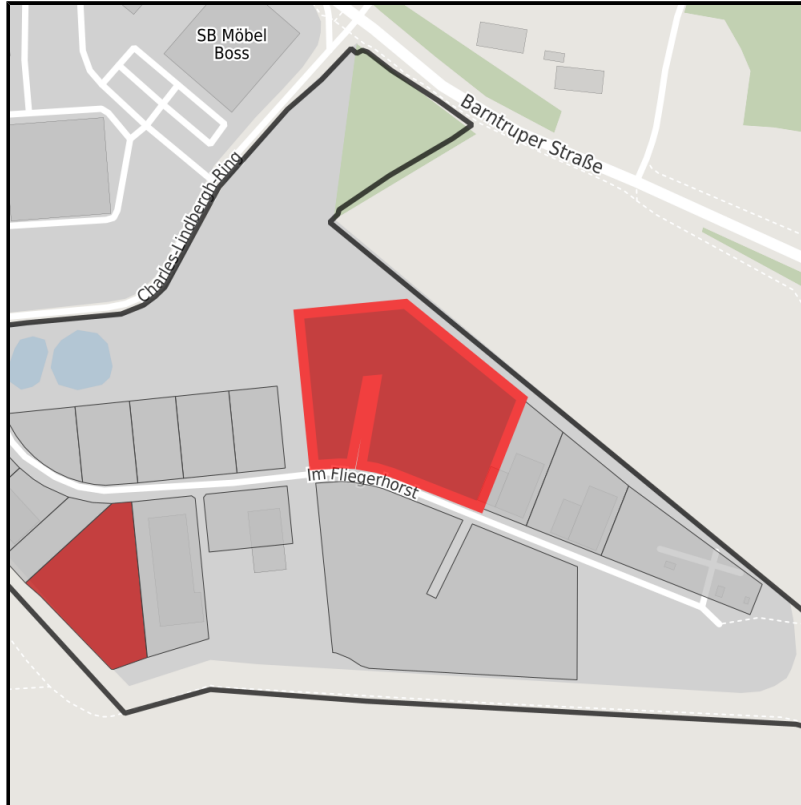

EXPOSÉ

Gewerbegebiet Sky Park Hohenloh

Ort: Detmold

www.germansite.de

Regional overview

Municipal overview

Detail view

Parcel

Area size	14,200 m ²
Price	60.00 €/m ²
Availability	Immediately available area
Divisible	No
24h operation	No

EXPOSÉ

Gewerbegebiet Sky Park Hohenloh

Ort: Detmold

Details on commercial zone

Industry mix, focus, resident businesses: Production companies, skilled trades, specialist markets, chemicals
Special features: The land is owned by the Federal Republic of Germany.

Area type

GE

Links

<http://www.geodok.de/gewerbeflaechenatlas-owl/param.jsp?x=3493339.795088229&y=575679>

Transport infrastructure

Freeway	A2	24 km
Freeway	A33	25 km
Airport	Paderborn	53 km
Port	Minden	60 km
Rail freight	Bielefeld	33 km
Rail freight	Gütersloh	45 km