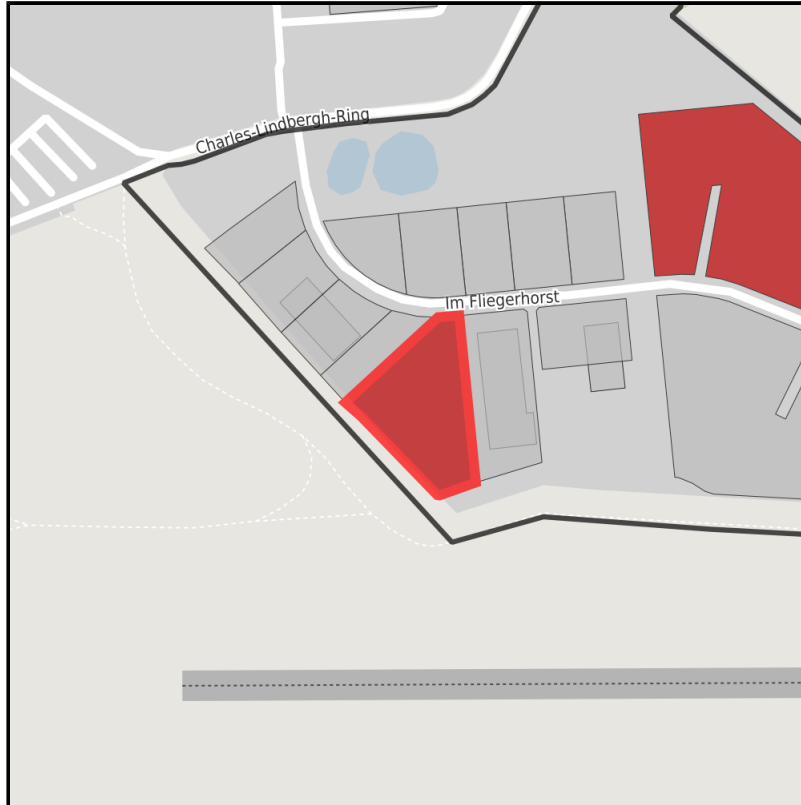

Gewerbegebiet Sky Park Hohenloh

Ort: Detmold

www.germansite.de

Regional overview

Municipal overview

Detail view

Parcel

Area size	5,500 m ²
Price	60.00 €/m ²
Availability	Immediately available area
Divisible	No
24h operation	Yes

EXPOSÉ

Gewerbegebiet Sky Park Hohenloh

Ort: Detmold

Details on commercial zone

Industry mix, focus, resident businesses: Production companies, skilled trades, specialist markets, chemicals
Special features: The land is owned by the Federal Republic of Germany.

Area type

GE

Links

<http://www.geodok.de/gewerbeflaechenatlas-owl/param.jsp?x=3493339.795088229&y=575679>

Transport infrastructure

Freeway	A2	24 km
Freeway	A33	25 km
Airport	Paderborn	53 km
Port	Minden	60 km
Rail freight	Bielefeld	33 km
Rail freight	Gütersloh	45 km