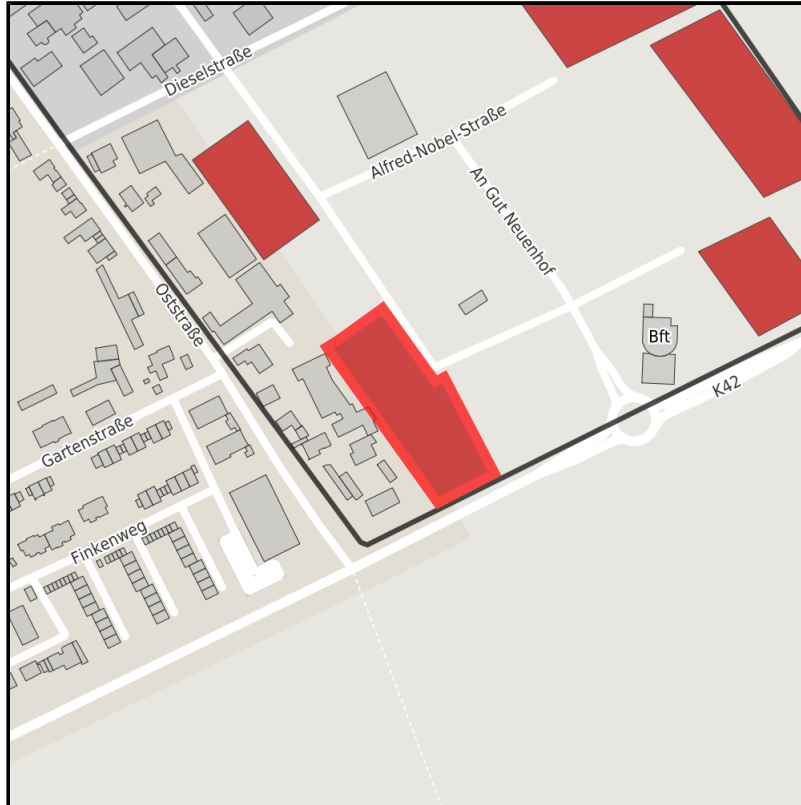

### Gewerbegebiet Elsdorf-Ost

Ort: Elsdorf

Regional overview

Municipal overview

Detail view

## Parcel

Area size	6,662 m <sup>2</sup>
Availability	Immediately available area
Area designation	Commercial zone
Divisible	No
24h operation	No