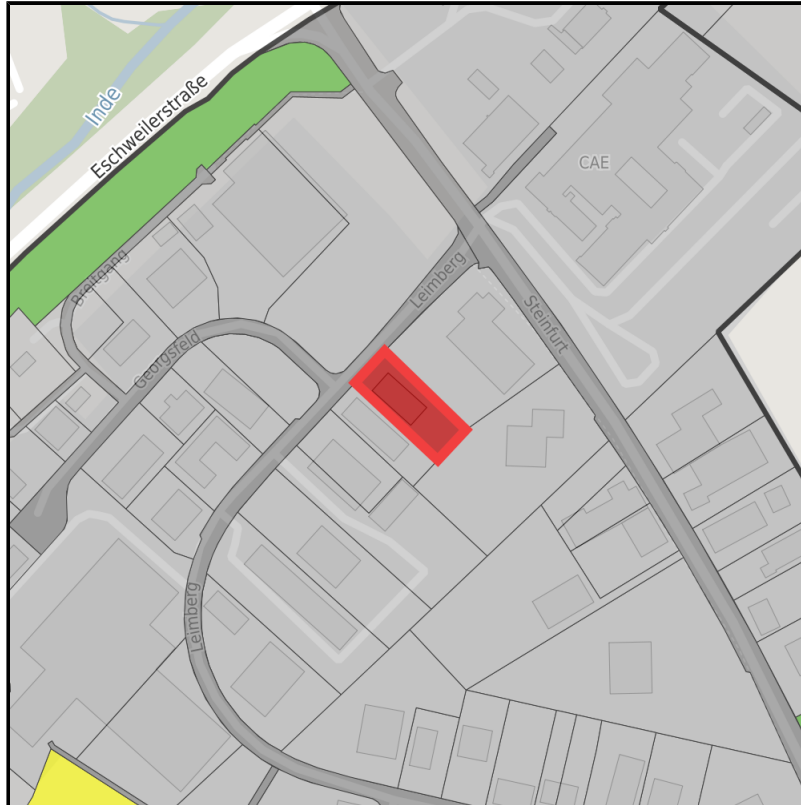

EXPOSÉ

Gewerbegebiet Steinfurt

Ort: Stolberg (Rhd.)

Regional overview

Municipal overview

Detail view

Parcel

Area size	1,755 m ²
Availability	Immediately available area
Area designation	Commercial zone
Divisible	No
24h operation	No

EXPOSÉ

Gewerbegebiet Steinfurt

Ort: Stolberg (Rhld.)

Details on commercial zone

Main companies	CAE, West Pharma, Praktiker, Schmetz Nadel, Rodo-Ketten, Medos
Industrial tax multiplier	495.00 %
Price	30.00 € / m ²
Area type	GE