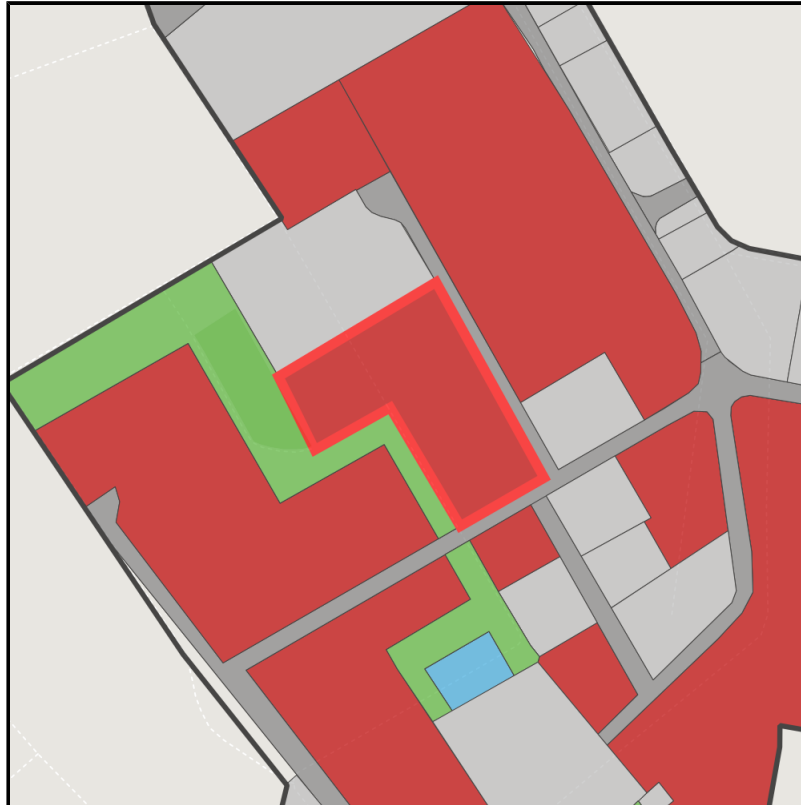

EXPOSÉ

Brainergy-Park

Ort: Jülich

Regional overview

Municipal overview

Detail view

Parcel

Area size	17,735 m ²
Availability	Immediately available area
Area designation	Commercial zone
Divisible	No
24h operation	No

EXPOSÉ

Brainergy-Park

Ort: Jülich

Details on commercial zone

Industrial tax multiplier

513.00 %

Area type

GE