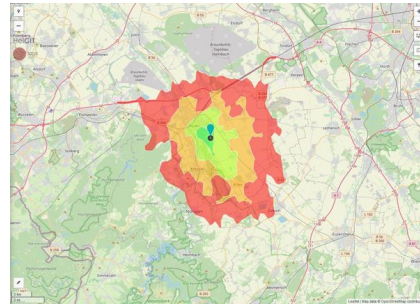

EXPOSÉ

Brainergy-Park

Ort: Jülich

Regional overview

Municipal overview

Detail view

Parcel

Area size	7,607 m ²
Availability	Immediately available area
Area designation	Commercial zone
Divisible	No
24h operation	No

EXPOSÉ

Brainergy-Park

Ort: Jülich

Details on commercial zone

Industrial tax multiplier

513.00 %

Area type

GE

Links

<https://www.gistra.de>

BPJ-Flug in die Zukunft

Erreichbarkeit in 20 Minuten: 176.000 Einwohner

Transport infrastructure

Freeway	A44	3.8 km
Freeway	A4	14.9 km
Airport	Flughafen Düsseldorf	64.6 km
Airport	Flughafen Aachen Maastricht	64.8 km

EXPOSÉ

Brainergy-Park

Ort: Jülich

Information about Jülich

Jülich is a town with a unique research and development potential that can be found at only a few locations around the world:

The Jülich Research Centre with 4,300 employees is the biggest German research institution .