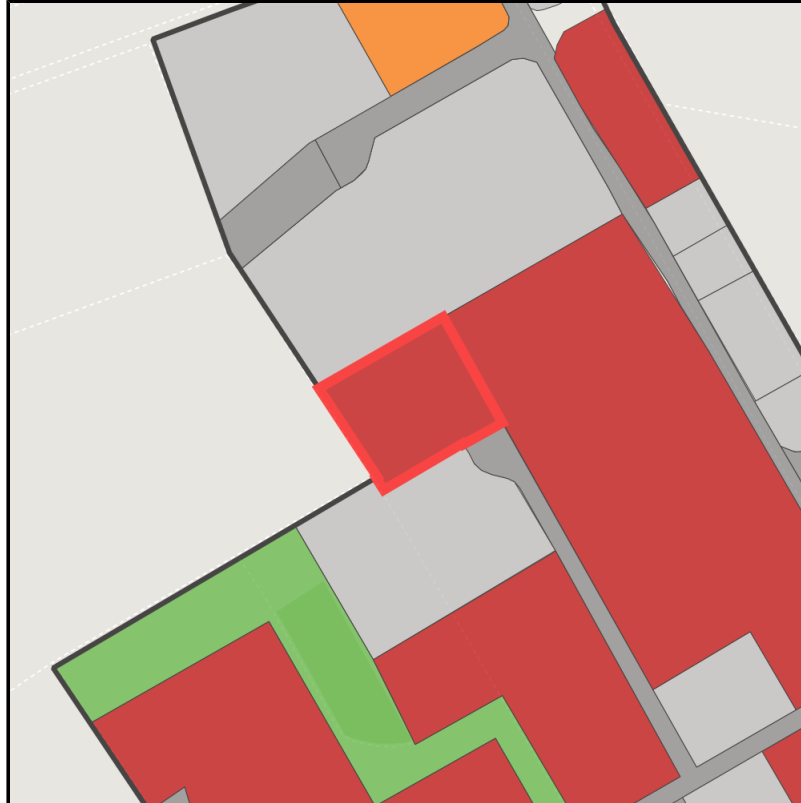

EXPOSÉ

Brainergy-Park

Ort: Jülich

Regional overview

Municipal overview

Detail view

Parcel

Area size	7,607 m ²
Availability	Immediately available area
Area designation	Commercial zone
Divisible	No
24h operation	No

EXPOSÉ

Brainergy-Park

Ort: Jülich

Details on commercial zone

Industrial tax multiplier

513.00 %

Area type

GE