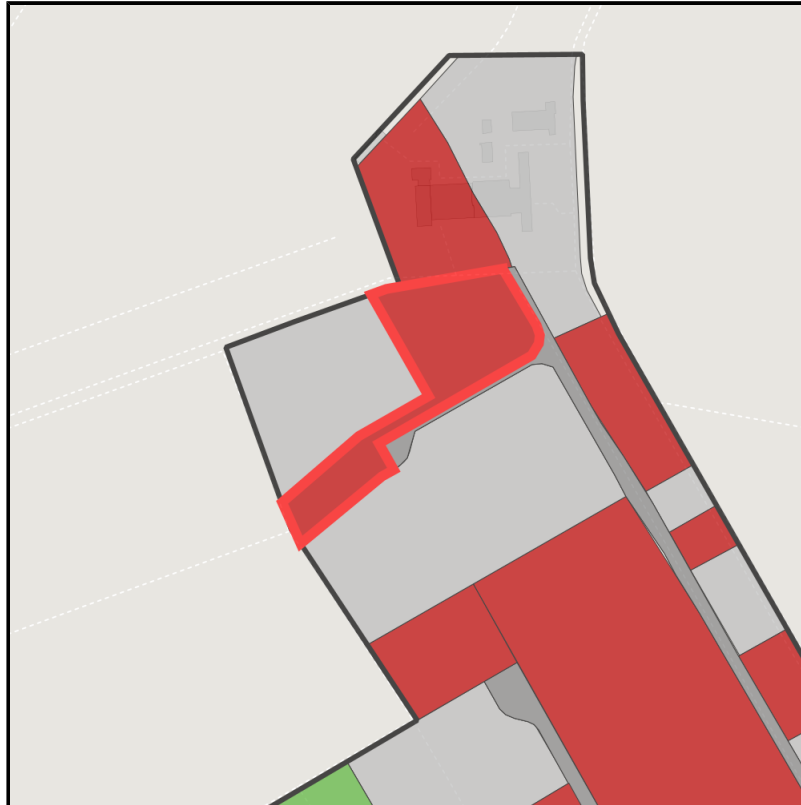

## Brainergy-Park

Ort: Jülich

Regional overview

Municipal overview

Detail view

### Parcel

Area size	12,940 m <sup>2</sup>
Availability	Immediately available area
Area designation	Commercial zone
Divisible	No
24h operation	No