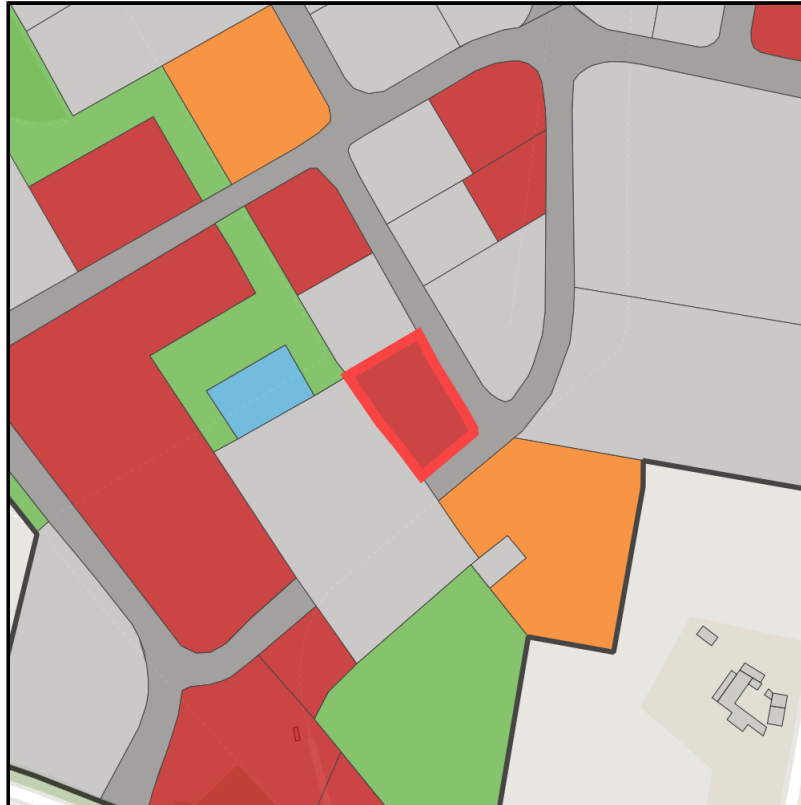

### Brainergy-Park

Ort: Jülich

Regional overview

Municipal overview

Detail view

### Parcel

Area size	3,528 m <sup>2</sup>
Availability	Immediately available area
Area designation	Commercial zone
Divisible	No
24h operation	No