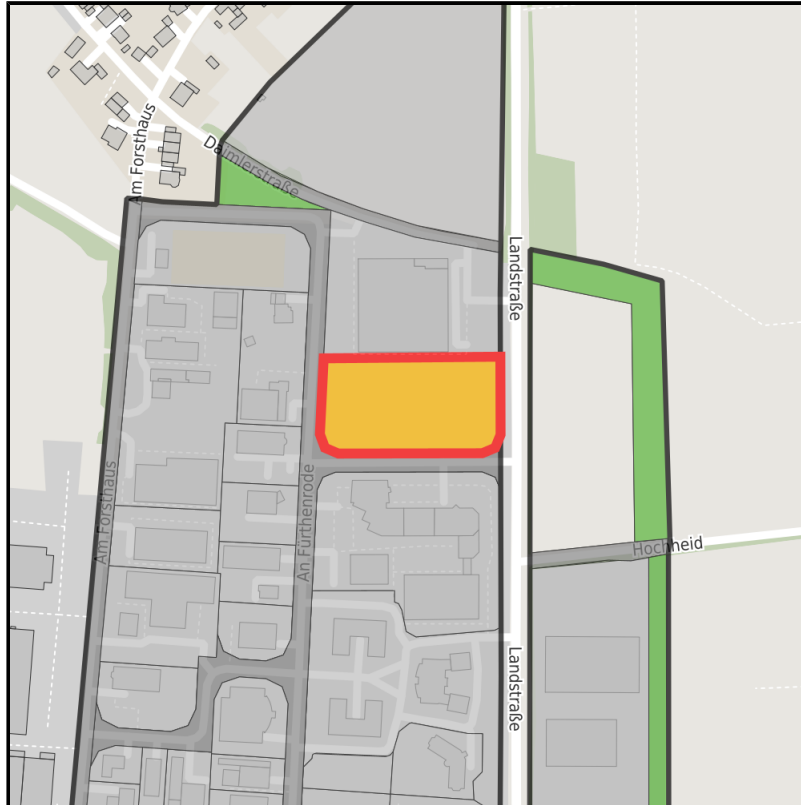

Gewerbegebiet Fürthenrode

Ort: Geilenkirchen

www.germansite.de

Regional overview

Municipal overview

Detail view

Parcel

Area size	7,750 m ²
Availability	Available area within medium term (2-5 years)
Area designation	Commercial zone
Divisible	No
24h operation	No

EXPOSÉ

Gewerbegebiet Fürthenrode

Ort: Geilenkirchen

Details on commercial zone

Fürthenrode commercial zone

The Fürthenrode commercial zone located 2.5 km to the north-east of the town center is fully developed. A few remaining spaces are still available. The commercial zone has a broad sector mix. The following sectors are to be found here: building installation, catering equipment, business concerns, software development and car dealership. The Fürthenrode commercial is the location of the Euro-Service-Center (ESC) for start-ups in Geilenkirchen which houses numerous innovative companies.